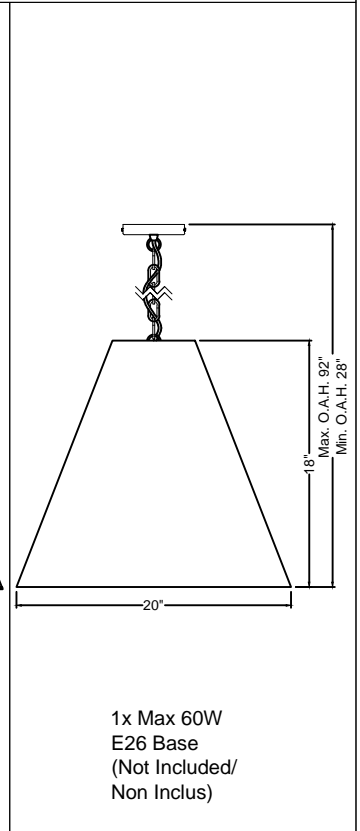

ANA-M

1

3

5

6

7

1x Max 60W
E26 Base
(Not Included/
Non Inclus)