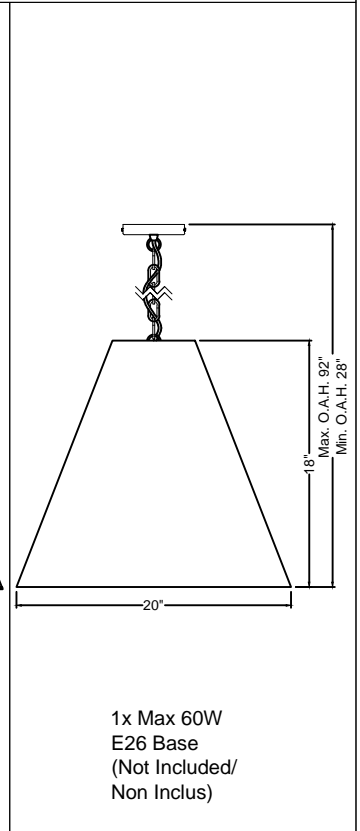

# ANA-M

①

③

⑤

⑥

⑦

1x Max 60W  
E26 Base  
(Not Included/  
Non Inclus)