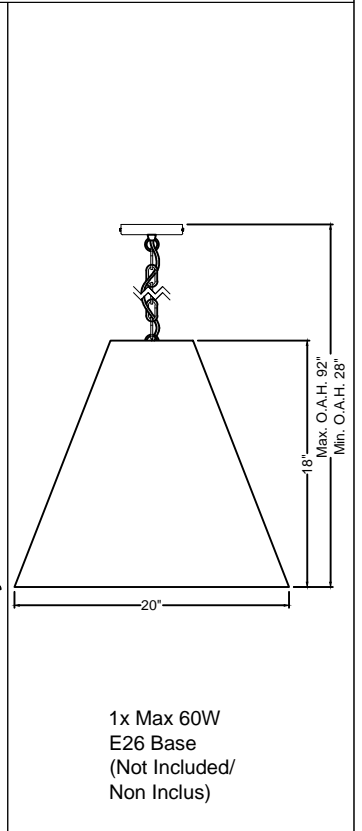

# ANA-M

①

③

⑤

⑥

⑦

1x Max 60W  
E26 Base  
(Not Included/  
Non Inclus)