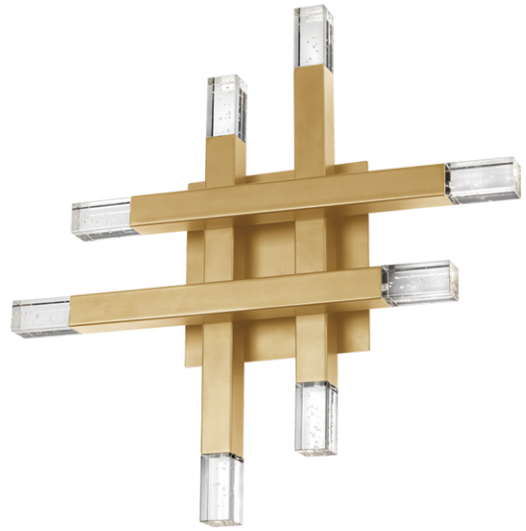

# FRANCESCA

Francesca collection in Aged Brass finish

FCS-1432W-AGB

FCS-4064HC-AGB

Item No.	Dimensions	No. of Bulbs	Bulb Type	Max. Wattage	CRI	Color Temperature	Lumens
FCS-1432W-AGB	15.75H" x 15.75W" x 3.15D" - 3 lbs.	8	LED	3W	90+	3000K	1920
FCS-4064HC-AGB	13.75H" x 40W" x 13.75D" - 6 lbs.	16	LED	3W	90+	3000K	3840

HARDWIRED DIMMABLE FRACTIONAL RODS

FCS-4064HC only

\*Dimmable with select dimmers