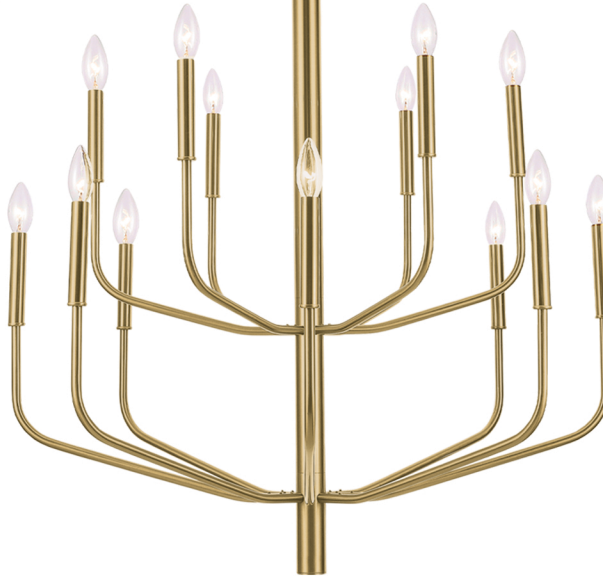

ELEANOR

Eleanor collection in soft Aged Brass finish.

ELN-246C-AGB

ELN-164C-AGB

ELN-3214C-AGB

ELN-152W-AGB

ELN-328C-AGB

Item No.	Dimensions	No. of Bulbs	Bulb Type	Max. Wattage
ELN-152W-AGB	15.25"H x 7"W x 4.3"D - 3 lbs.	2	E12	60W
ELN-164C-AGB	16"H x 16"W x 16"D - 5 lbs.	4	E12	60W
ELN-246C-AGB	23.5"H x 24"W x 24"D - 6.15 lbs.	6	E12	60W
ELN-3214C-AGB	34.5"H x 32"W x 32"D - 12 lbs.	14	E12	60W
ELN-328C-AGB	28"H x 32"W x 32"D - 8.85 lbs.	8	E12	60W

Pendants only

Pendants only