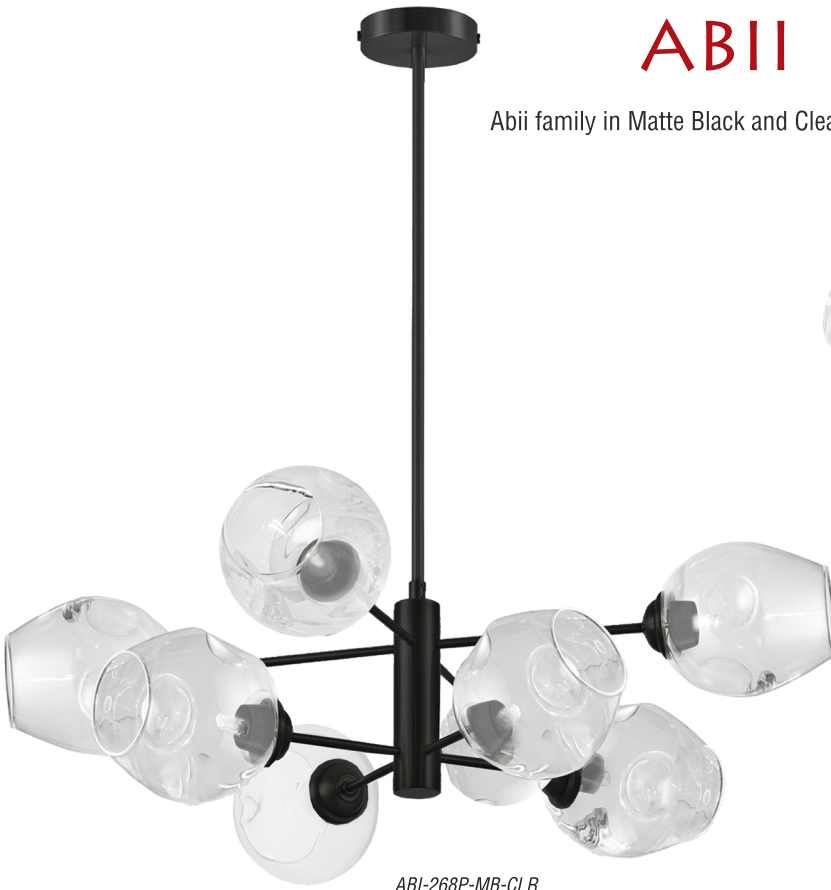

# ABII

Abii family in Matte Black and Clear Glass finish.

ABI-268P-MB-CLR

ABI-204SF-MB-CLR

ABI-141W-MB-CLR

ABI-3312P-MB-CLR

HARDWIRED

DIMMABLE

COMPATIBLE

FRACTIONAL RODS

Pendants only

ADJUSTABLE

Pendants only

Item No.	Dimensions	No. of Bulbs	Bulb Type	Max. Wattage
ABI-141W-MB-CLR	14.75"H x 4.75"W x 4.75"D - 2 ll	1	G9	40W
ABI-204SF-MB-CLR	7.5"H x 20.5"W x 20.5"D - 3 lbs.	4	G9	40W
ABI-268P-MB-CLR	8"H x 26"W x 26"D - 8 lbs.	8	G9	40W
ABI-3312P-MB-CLR	8"H x 33"W x 33"D - 12 lbs.	12	G9	40W