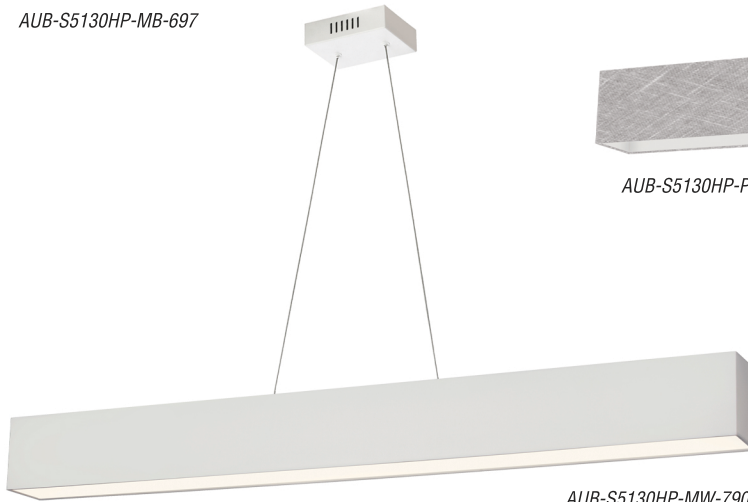

# AUBREY

Rectangular, square corner shades  
in wide variety of fabric choices.

AUB-S5130HP-MB-697

AUB-S5130HP-PC-2423

AUB-S5130HP-MW-790

AUB-S5130HP-AGB-692

FABRIC:

691

835

Custom Options Available

6 feet  
CABLE

Item No.	Dimensions	No. of Bulbs	Bulb Type	Max. Wattage	CRI	Color Temperature	Lumens
AUB-S5130HP-AGB-(Fabric #)	5"H x 51"W x 4"D - 5 lbs.	1	LED	30W	90+	3000K	2030
AUB-S5130HP-MB-(Fabric #)	5"H x 51"W x 4"D - 5 lbs.	1	LED	30W	90+	3000K	2030
AUB-S5130HP-MW-(Fabric #)	5"H x 51"W x 4"D - 5 lbs.	1	LED	30W	90+	3000K	2030
AUB-S5130HP-PC-(Fabric #)	5"H x 51"W x 4"D - 5 lbs.	1	LED	30W	90+	3000K	2030