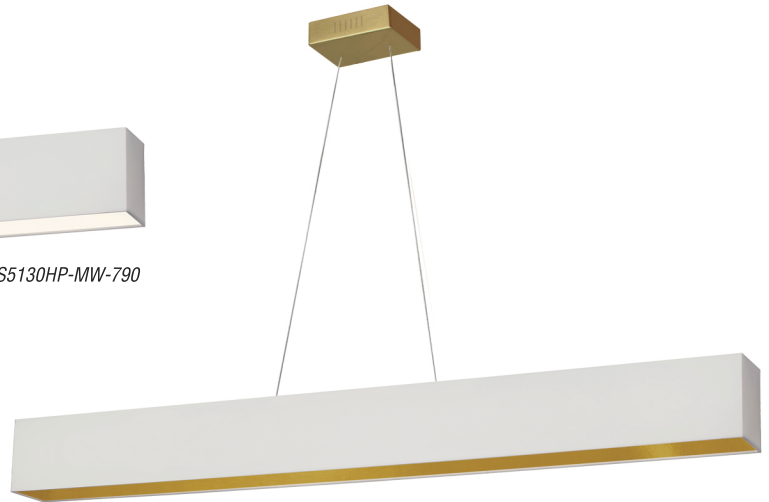

# AUBREY

Rectangular, square corner shades  
in wide variety of fabric choices.

AUB-S5130HP-MB-697

AUB-S5130HP-PC-2423

AUB-S5130HP-MW-790

AUB-S5130HP-AGB-692

FABRIC:

691

835

Custom Options Available

6 feet  
CABLE

Item No.	Dimensions	No. of Bulbs	Bulb Type	Max. Wattage	CRI	Color Temperature	Lumens
AUB-S5130HP-AGB-(Fabric #)	5"H x 51"W x 4"D - 5 lbs.	1	LED	30W	90+	3000K	2030
AUB-S5130HP-MB-(Fabric #)	5"H x 51"W x 4"D - 5 lbs.	1	LED	30W	90+	3000K	2030
AUB-S5130HP-MW-(Fabric #)	5"H x 51"W x 4"D - 5 lbs.	1	LED	30W	90+	3000K	2030
AUB-S5130HP-PC-(Fabric #)	5"H x 51"W x 4"D - 5 lbs.	1	LED	30W	90+	3000K	2030