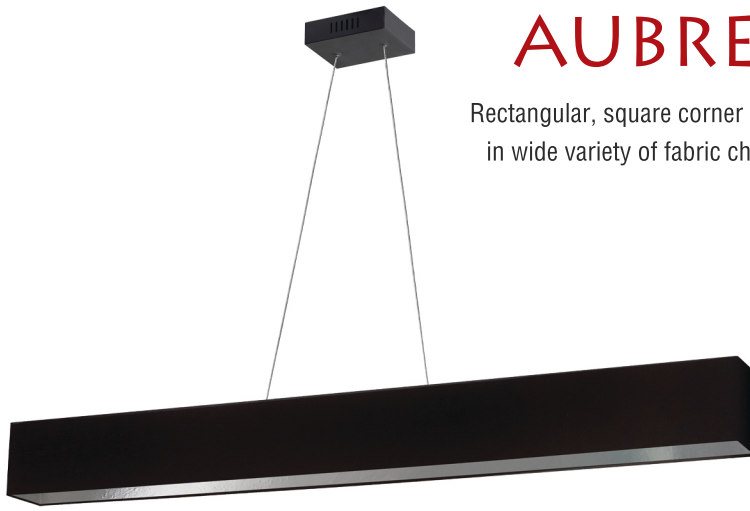

# AUBREY

Rectangular, square corner shades  
in wide variety of fabric choices.

AUB-S5130HP-MB-697

AUB-S5130HP-PC-2423

AUB-S5130HP-MW-790

AUB-S5130HP-AGB-692

FABRIC:

691

835

Custom Options Available

6 feet  
CABLE

Item No.	Dimensions	No. of Bulbs	Bulb Type	Max. Wattage	CRI	Color Temperature	Lumens
AUB-S5130HP-AGB-(Fabric #)	5"H x 51"W x 4"D - 5 lbs.	1	LED	30W	90+	3000K	2030
AUB-S5130HP-MB-(Fabric #)	5"H x 51"W x 4"D - 5 lbs.	1	LED	30W	90+	3000K	2030
AUB-S5130HP-MW-(Fabric #)	5"H x 51"W x 4"D - 5 lbs.	1	LED	30W	90+	3000K	2030
AUB-S5130HP-PC-(Fabric #)	5"H x 51"W x 4"D - 5 lbs.	1	LED	30W	90+	3000K	2030