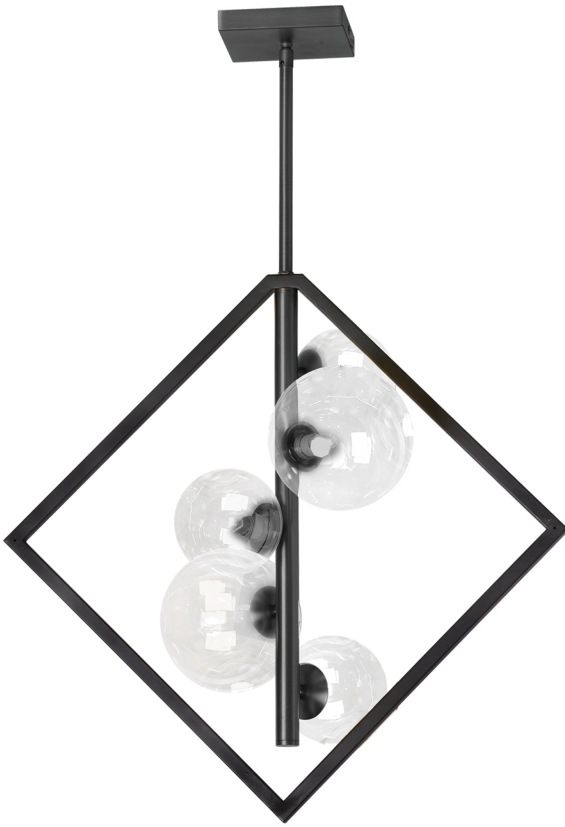

# GLASGOW

Pair geometric with round! Geometric shapes compliment neutral walls and flooring to create a look that is contemporary yet comfy, with plenty of personality. Black finish with Clear Glass version is much more lived-in and just short of casual.

GLA-215P-MB-CLR

GLA-3310HP-MB-CLR

HARDWIRED

DIMMABLE

COMPATIBLE

FRACTIONAL RODS

ADJUSTABLE

Item No.	Dimensions	No. of Bulbs	Bulb Type	Max. Wattage
GLA-215P-MB-CLR	20.5"H x 21"W x 10.5"D - 7 lbs.	5	G9	25W
GLA-3310HP-MB-CLR	14"H x 33"W x 10.5"D - 14 lbs.	10	G9	25W