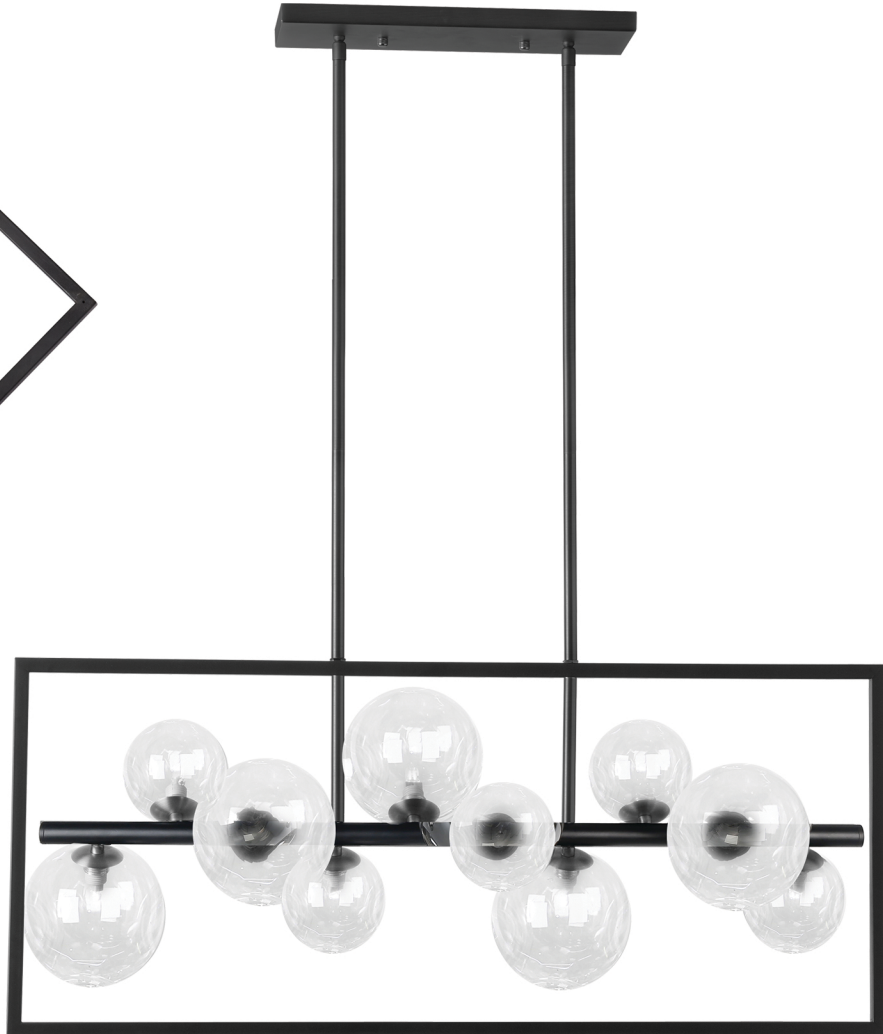

# GLASGOW

Pair geometric with round! Geometric shapes compliment neutral walls and flooring to create a look that is contemporary yet comfy, with plenty of personality. Black finish with Clear Glass version is much more lived-in and just short of casual.

GLA-215P-MB-CLR

GLA-3310HP-MB-CLR

HARDWIRED

DIMMABLE

COMPATIBLE

FRACTIONAL RODS

ADJUSTABLE

Item No.	Dimensions	No. of Bulbs	Bulb Type	Max. Wattage
GLA-215P-MB-CLR	20.5"H x 21"W x 10.5"D - 7 lbs.	5	G9	25W
GLA-3310HP-MB-CLR	14"H x 33"W x 10.5"D - 14 lbs.	10	G9	25W