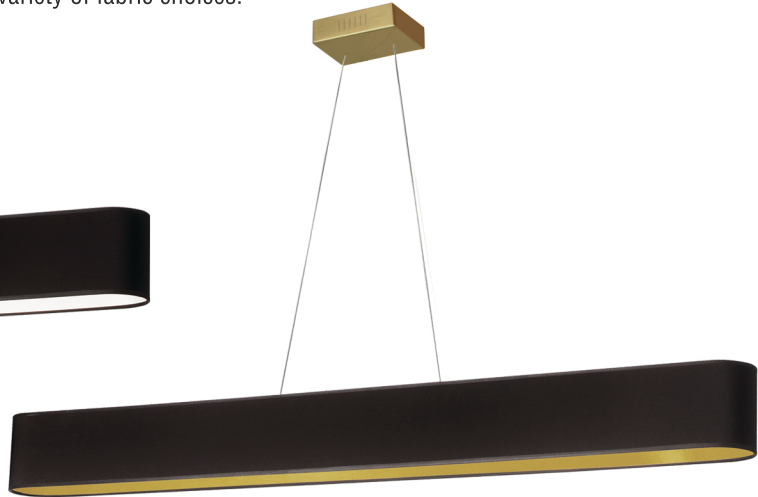

# AUBREY

Rectangular, rounded corner shades  
in wide variety of fabric choices.

AUB-R5030HP-MB-797

AUB-R5030HP-AGB-698

AUB-R5030HP-MW-691

AUB-R5030HP-PC-2400

FABRIC:

691

835

Custom Options  
Available

Item No.	Dimensions	No. of Bulbs	Bulb Type	Max. Wattage	CRI	Color Temperature	Lumens
AUB-R5030HP-AGB-(Fabric #)	5"H x 51"W x 4"D - 5 lbs.	1	LED	30W	90+	3000K	2030
AUB-R5030HP-MB-(Fabric #)	5"H x 51"W x 4"D - 5 lbs.	1	LED	30W	90+	3000K	2030
AUB-R5030HP-MW-(Fabric #)	5"H x 51"W x 4"D - 5 lbs.	1	LED	30W	90+	3000K	2030
AUB-R5030HP-PC-(Fabric #)	5"H x 51"W x 4"D - 5 lbs.	1	LED	30W	90+	3000K	2030