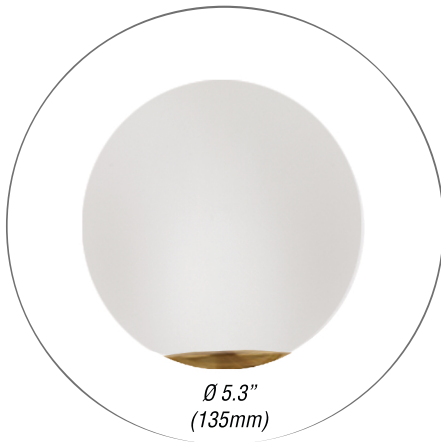

AMANDA

Nine or eighteen light chandelier.
 Aged Brass and White Glass finish.
 Matte Black and White Glass (9-light version only)

AMA-249C-AGB

AMA-3618C-AGB

Ø 5.3"
(135mm)

AMA-249C-MB

Item No.	Dimensions	No. of Bulbs	Bulb Type	Max. Wattage
AMA-249C-AGB	15.75"H x 24"W x 24"D - 10.15 lbs.	9	G9	25W
AMA-249C-MB	15.75"H x 24"W x 24"D - 10.15 lbs.	9	G9	25W
AMA-3618C-AGB	19.5"H x 36"W x 36"D - 18.7 lbs.	18	G9	25W