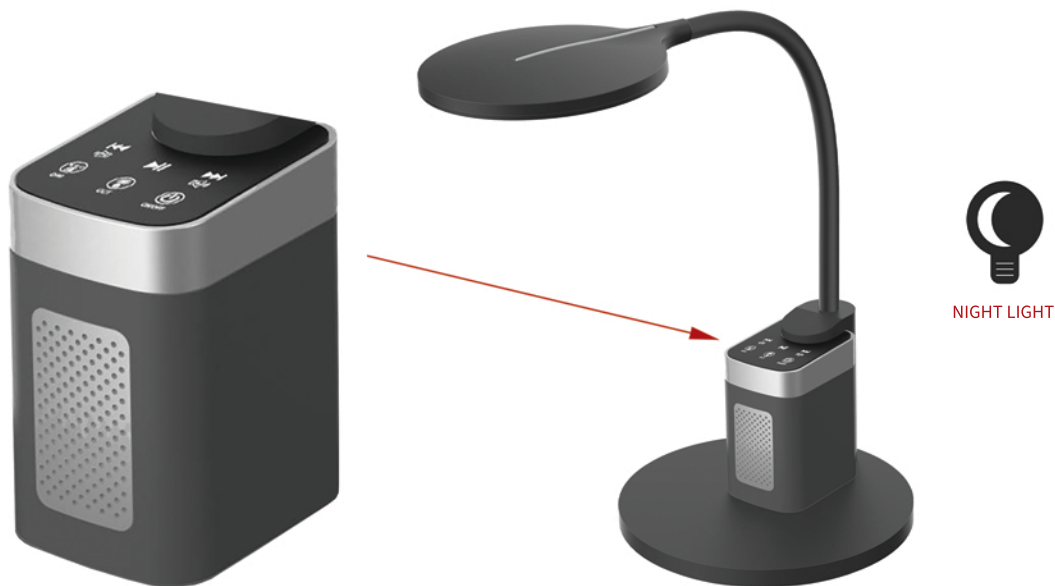

TALULAH

- Bluetooth speaker
- Soft glowing light for night time illumination
- 3-phase touch-dimming and smooth dimming options

TLU-1510LEDT-MB

TANDY

- LCD time display
- Soft glowing light
- 3-phase touch-dimming
- Integrated night-light function
- Built in timer

TND-1710LEDT-MGRY

Item No.	Dimensions	No. of Bulbs	Bulb Type	Wattage per LED	CRI	Color Temperature	Lumens
TLU-1510LEDT-MB	14.75"H x 6.75"W x 11.75"D	1	LED	10W	90+	3000K-3800K-5700K	750(Initial) 530(Delivered)
TND-1710LEDT-MGRY	17.5"H x 7.5"W x 11.25"D	1	LED	10W	90+	3000K-3800K-5700K	750(Initial) 530(Delivered)