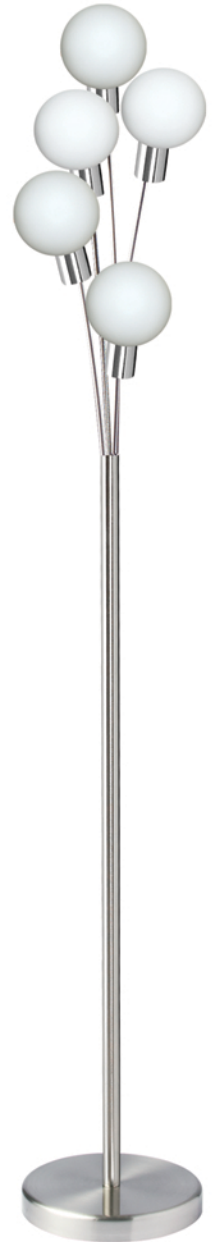

# BUDDING BRANCH

306F-BK

306F-AGB

306F-SC

Item No.	Dimensions	No. of Bulbs	Bulb Type	Max.Wattage per Bulb
306F-AGB	70.5"H x 12.5"W x 12.5"D	5	E12 T Type	25W
306F-BK	70.5"H x 12.5"W x 12.5"D	5	E12 T Type	25W
306F-SC	70.5"H x 12.5"W x 12.5"D	5	E12 T Type	25W