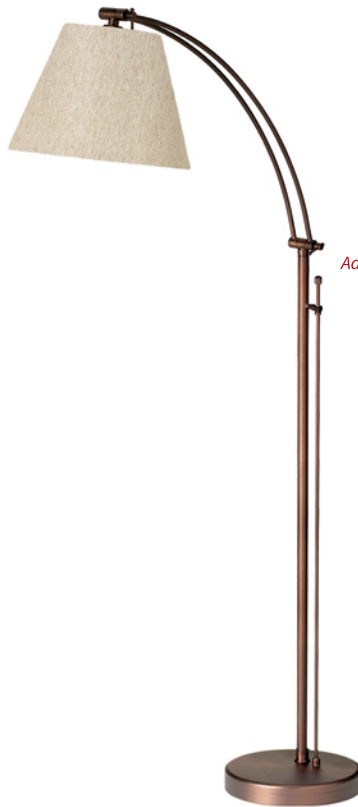

FELIX

DM2578-F-AGB

DM2578-F-MB

DM2578-F-SC

Adjustable

DM2578-F-OBB

Adjustable

Item No.	Dimensions	No. of Bulbs	Bulb Type	Max. Wattage per Bulb
DM2578-F-AGB	61"H x 11"W x 28"D	1	E26	100W
DM2578-F-MB	61"H x 11"W x 28"D	1	E26	100W
DM2578-F-OBB	61"H x 28"W x 11"D	1	E26	100W
DM2578-F-SC	61"H x 28"W x 11"D	1	E26	100W