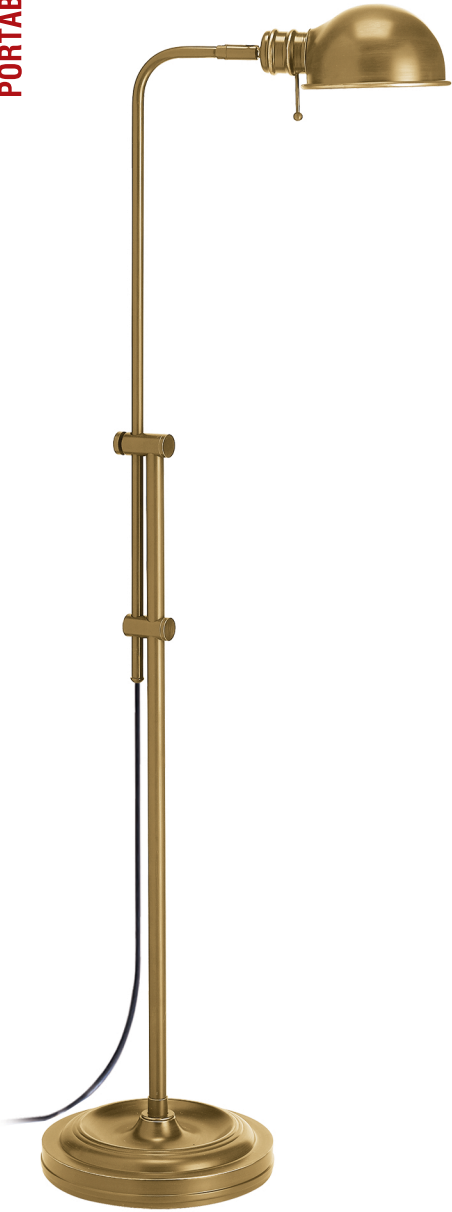

FEDORA

New finishes are a great additions to our traditional and timeless portable lamps.

PORTABLE LAMPS

DM1958F-AGB

DM1958F-MB

DM1958F-OB

PLUG-IN

COMPATIBLE

ADJUSTABLE

Item No.	Dimensions	No. of Bulbs	Bulb Type	Max. Wattage
DM1958F-AGB	58"H x 10"W x 14"D - 11.25 lbs.	1	E26	60W
DM1958F-MB	58"H x 10"W x 14"D - 11.25 lbs.	1	E26	60W
DM1958F-OB	58"H x 14"W x 10"D - 11.25 lbs.	1	E26	60W