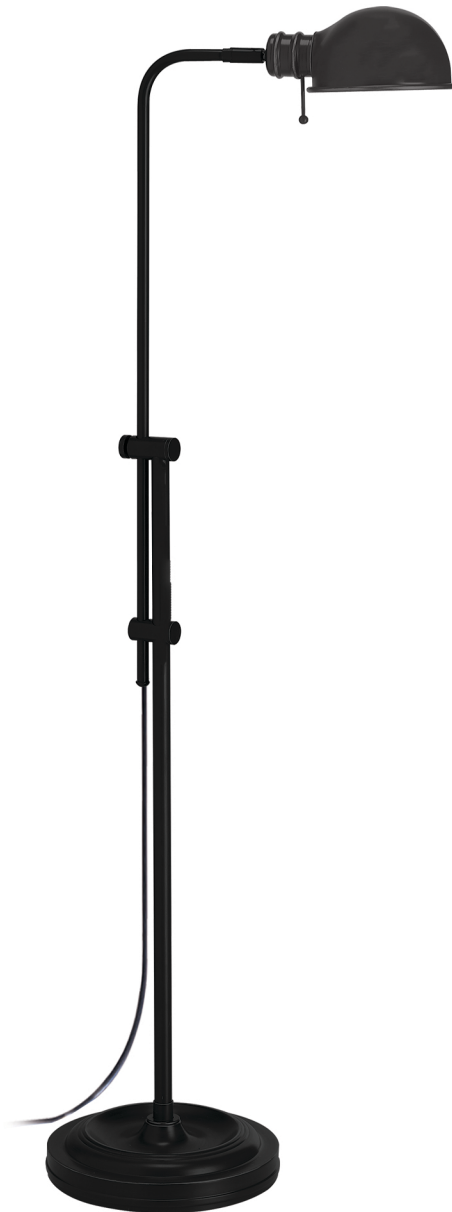

FEDORA

New finishes are a great additions to our traditional and timeless portable lamps.

PORTABLE LAMPS

DM1958F-AGB

DM1958F-MB

DM1958F-OB

PLUG-IN

COMPATIBLE

ADJUSTABLE

Item No.	Dimensions	No. of Bulbs	Bulb Type	Max. Wattage
DM1958F-AGB	58"H x 10"W x 14"D - 11.25 lbs.	1	E26	60W
DM1958F-MB	58"H x 10"W x 14"D - 11.25 lbs.	1	E26	60W
DM1958F-OB	58"H x 14"W x 10"D - 11.25 lbs.	1	E26	60W