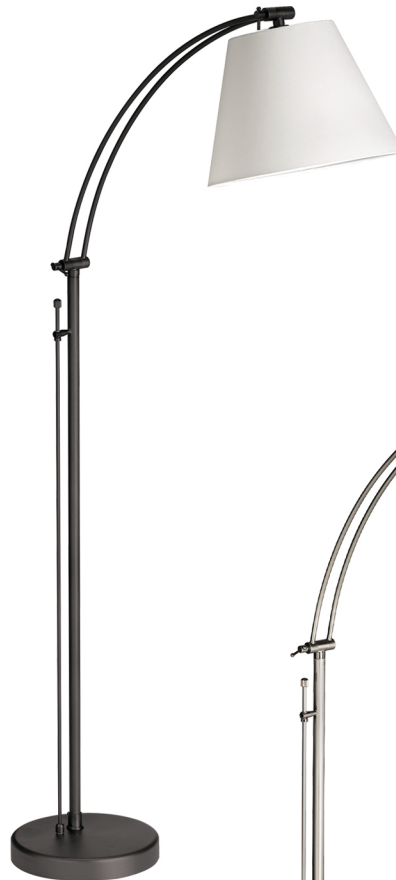

FELIX

New finishes are a great additions to our traditional and timeless portable lamps.

PORTABLE LAMPS

DM2578-F-AGB

DM2578-F-MB

DM2578-F-OB

DM2578-F-SC

PLUG-IN

COMPATIBLE

DIMMABLE

| Item No. | Dimensions | No. of Bulbs | Bulb Type | Max. Wattage |
|--------------|------------------------------|--------------|-----------|--------------|
| DM2578-F-AGB | 61"H x 11"W x 28"D - 14 lbs. | 1 | E26 | 100W |
| DM2578-F-MB | 61"H x 11"W x 28"D - 14 lbs. | 1 | E26 | 100W |
| DM2578-F-OB | 61"H x 28"W x 11"D - 14 lbs. | 1 | E26 | 100W |
| DM2578-F-SC | 61"H x 28"W x 11"D - 14 lbs. | 1 | E26 | 100W |