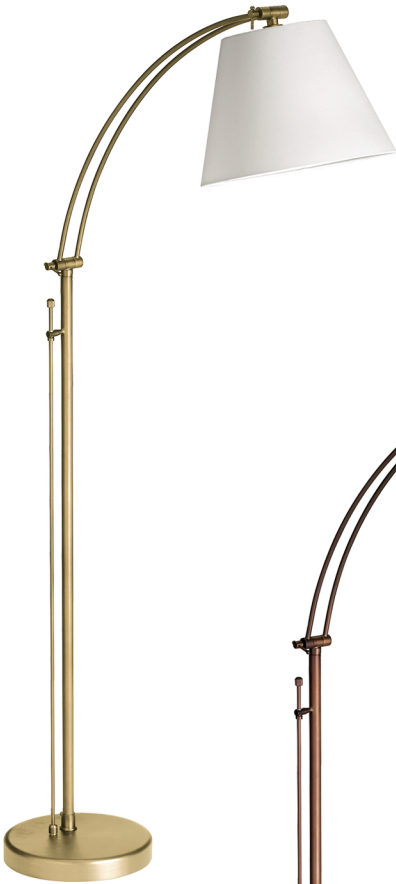

FELIX

New finishes are a great additions to our traditional and timeless portable lamps.

PORTABLE LAMPS

DM2578-F-AGB

DM2578-F-MB

DM2578-F-OB

DM2578-F-SC

PLUG-IN

COMPATIBLE

DIMMABLE

| Item No. | Dimensions | No. of Bulbs | Bulb Type | Max. Wattage |
|--------------|------------------------------|--------------|-----------|--------------|
| DM2578-F-AGB | 61"H x 11"W x 28"D - 14 lbs. | 1 | E26 | 100W |
| DM2578-F-MB | 61"H x 11"W x 28"D - 14 lbs. | 1 | E26 | 100W |
| DM2578-F-OB | 61"H x 28"W x 11"D - 14 lbs. | 1 | E26 | 100W |
| DM2578-F-SC | 61"H x 28"W x 11"D - 14 lbs. | 1 | E26 | 100W |