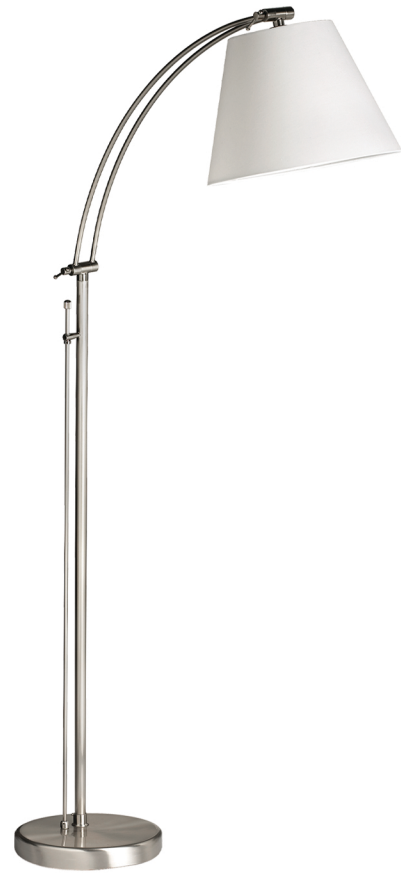

FELIX

New finishes are a great additions to our traditional and timeless portable lamps.

PORTABLE LAMPS

DM2578-F-AGB

DM2578-F-MB

DM2578-F-OB

DM2578-F-SC

PLUG-IN

COMPATIBLE

DIMMABLE

| Item No. | Dimensions | No. of Bulbs | Bulb Type | Max. Wattage |
|--------------|------------------------------|--------------|-----------|--------------|
| DM2578-F-AGB | 61"H x 11"W x 28"D - 14 lbs. | 1 | E26 | 100W |
| DM2578-F-MB | 61"H x 11"W x 28"D - 14 lbs. | 1 | E26 | 100W |
| DM2578-F-OB | 61"H x 28"W x 11"D - 14 lbs. | 1 | E26 | 100W |
| DM2578-F-SC | 61"H x 28"W x 11"D - 14 lbs. | 1 | E26 | 100W |