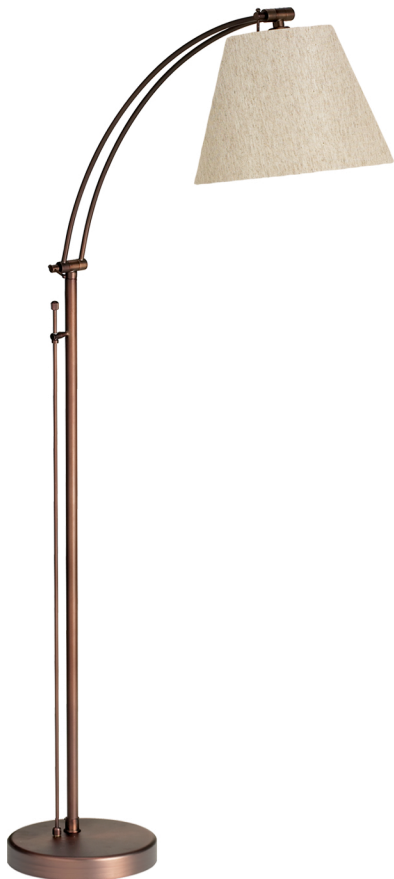

FELIX

New finishes are a great additions to our traditional and timeless portable lamps.

PORTABLE LAMPS

DM2578-F-AGB

DM2578-F-MB

DM2578-F-OB

DM2578-F-SC

PLUG-IN

COMPATIBLE

DIMMABLE

| Item No. | Dimensions | No. of Bulbs | Bulb Type | Max. Wattage |
|--------------|------------------------------|--------------|-----------|--------------|
| DM2578-F-AGB | 61"H x 11"W x 28"D - 14 lbs. | 1 | E26 | 100W |
| DM2578-F-MB | 61"H x 11"W x 28"D - 14 lbs. | 1 | E26 | 100W |
| DM2578-F-OB | 61"H x 28"W x 11"D - 14 lbs. | 1 | E26 | 100W |
| DM2578-F-SC | 61"H x 28"W x 11"D - 14 lbs. | 1 | E26 | 100W |