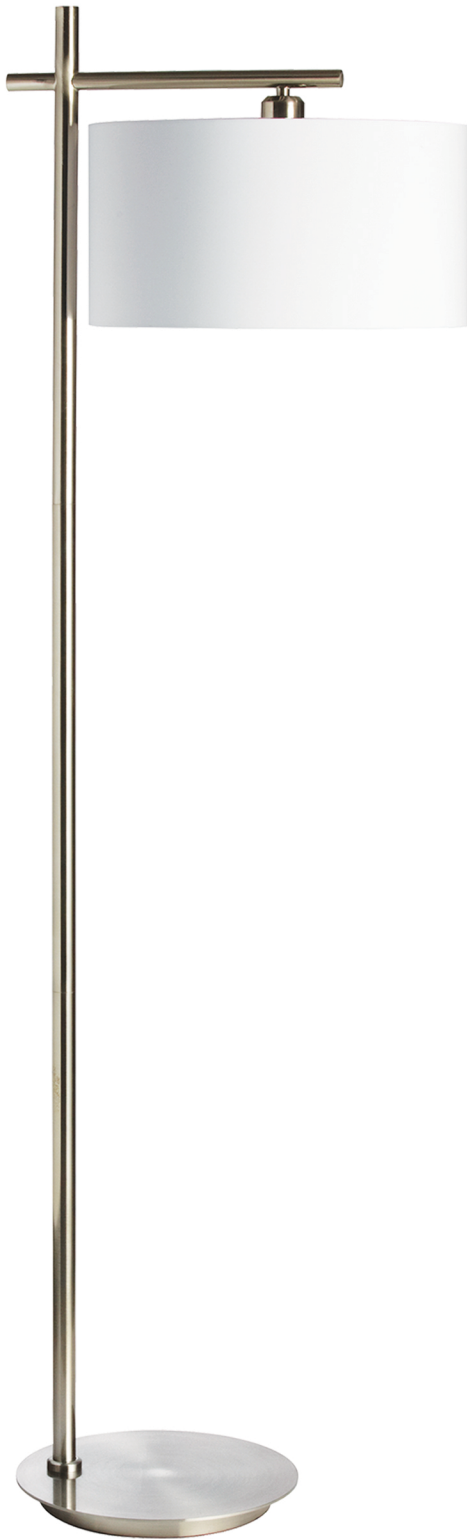

FLOOR AND TABLE LAMPS

These lamps combine elegant styling with modern utility, featuring a satin chrome finished stem composed of two intersecting tubes supports a white linen drum shade to softly diffuse light.

131F-SC

131T-SC

Plug

USB Port

PLUG-IN

COMPATIBLE

Item No.	Dimensions	No. of Bulbs	Bulb Type	Max. Wattage
131F-SC	62"H x 18.75"W x 14"D - 18 lbs.	1	E26	100W
131T-SC	26.5"H x 10"W x 14"D - 8 lbs.	1	E26	100W