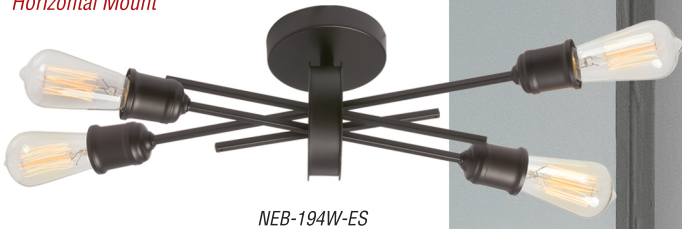

# NEBRASKA

Unlike the warehouse-like styles that are common with industrial style, the Nebraska collection has a sleeker look and more varied tones and alternative designs.

*Adjustable Arms*

*Horizontal Mount*

NEB-194W-ES

*Vertical Mount*

NEB-194W-ES

NEB-336P-ES

HARDWIRED

DIMMABLE

COMPATIBLE

FRACTIONAL RODS

Pendants only

ADJUSTABLE

Pendants only

Item No.	Dimensions	No. of Bulbs	Bulb Type	Max. Wattage
NEB-194W-ES	19"H x 11"W x 6.5"D - 3 lbs.	4	E26	60W
NEB-336P-ES	32"H x 8"W x 32"D - 11 lbs.	6	E26	60W