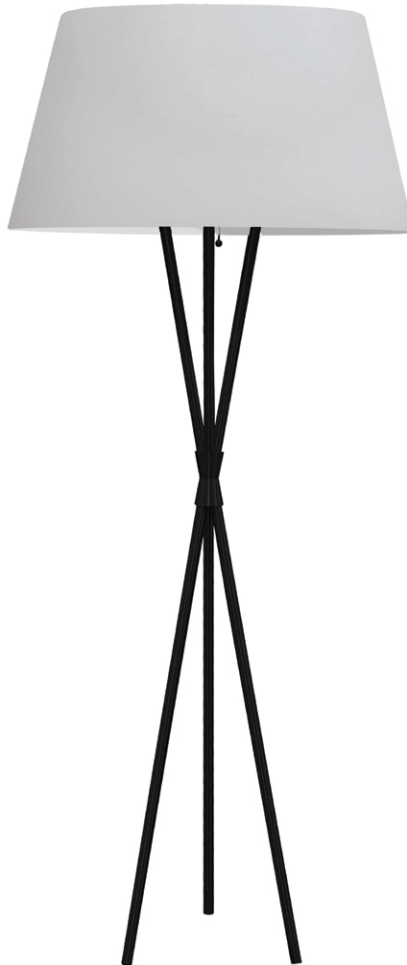

GABRIELA

Modern tripod style floor lamps.
Aged Brass or Matte Black finish.

PORTABLE LAMPS

GAB-601F-AGB-692

GAB-601F-AGB-WH

GAB-601F-MB-WH

GAB-601F-AGB-698

FABRIC:

697

698

Custom Options Available

PLUG-IN

COMPATIBLE

Item No.	Dimensions	No. of Bulbs	Bulb Type	Max. Wattage
GAB-601F-AGB-692	61.4"H x 26"W x 26"D - 8 lbs.	1	E26	150W
GAB-601F-AGB-698	61.4"H x 26"W x 26"D - 8 lbs.	1	E26	150W
GAB-601F-AGB-WH	61.5"H x 26"W x 26"D - 8 lbs.	1	E26	150W
GAB-601F-MB-WH	61.5"H x 26"W x 26"D - 8 lbs.	1	E26	150W