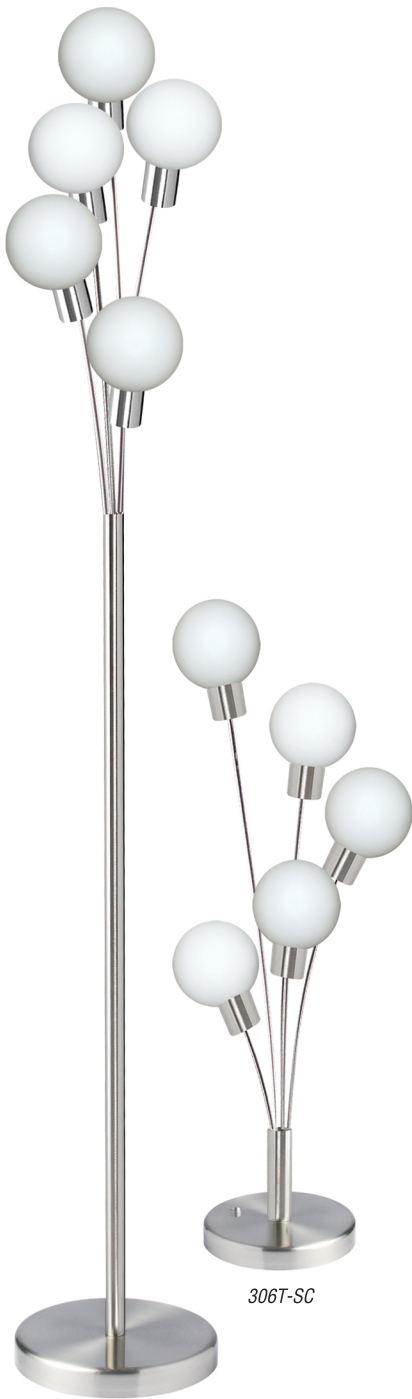

# FLOOR AND TABLE LAMPS

PORTABLE LAMPS

The Budding Branch lamp takes its name from a crisp spring day. Five bulbs jettison out from the center stalk in varied lengths to create a unique look. This dynamic lamp works perfectly in any transitional living room, bedroom, or office.

306F-SC

306T-SC

306F-AGB

306T-AGB

306F-BK

306T-BK

Item No.	Dimensions	No. of Bulbs	Bulb Type	Max. Wattage
306F-AGB	70.5"H x 12.5"W x 12.5"D - 15 lbs.	5	E12 T Type	25W
306F-BK	70.5"H x 12.5"W x 12.5"D - 15 lbs.	5	E12 T Type	25W
306F-SC	70.5"H x 12.5"W x 12.5"D - 15 lbs.	5	E12 T Type	25W
306T-AGB	28.5"H x 10"W x 10"D - 6 lbs.	5	E12 T Type	25W
306T-BK	28.5"H x 10"W x 10"D - 6 lbs.	5	E12 T Type	25W
306T-SC	28.5"H x 10"W x 10"D - 6 lbs.	5	E12 T Type	25W