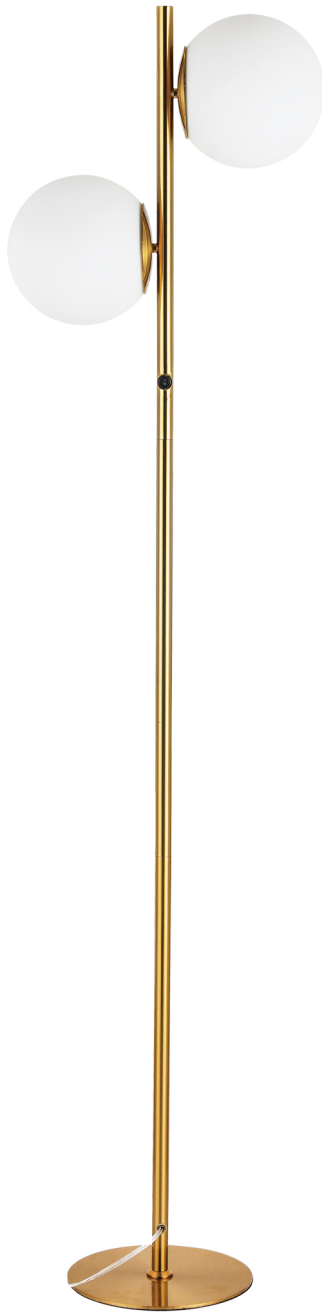

FOLGAR

The Folgar floor lamp's bubbly aesthetic is a contemporary must-have.
Constructed of metal and white glass,

PORTABLE LAMPS

FOL-662F-AGB

FOL-662F-MB

PLUG-IN

DIMMABLE

COMPATIBLE

Item No.	Dimensions	No. of Bulbs	Bulb Type	Max. Wattage
FOL-662F-AGB	66.75"H x 9.75"W x 9.75"D - 11 lb	2	E26	60W
FOL-662F-MB	66.75"H x 9.75"W x 9.75"D - 11 lb	2	E26	60W