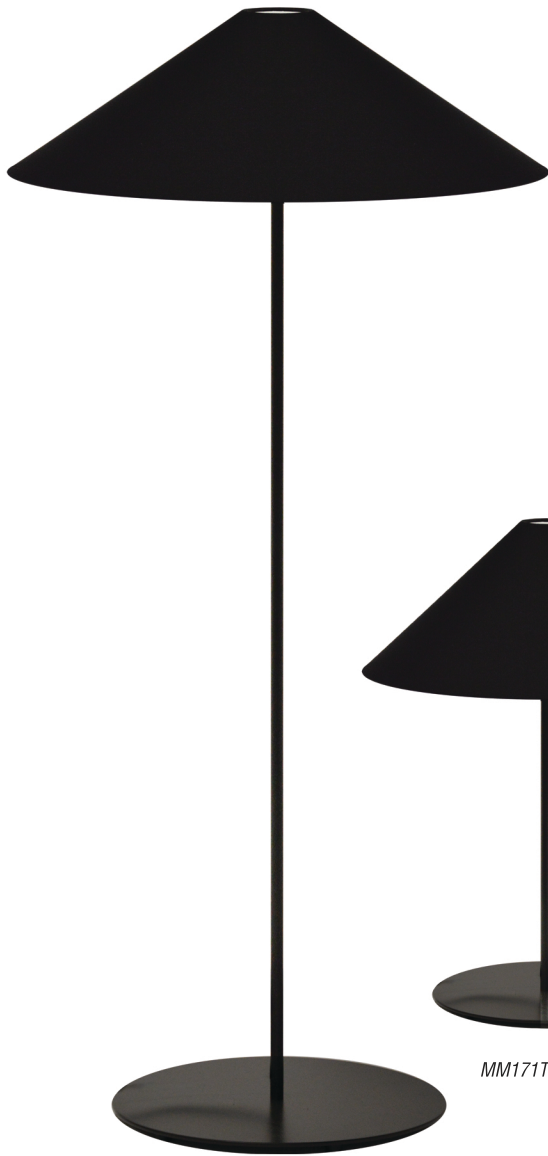

# MAINE

The Maine floor and table lamps use simple geometry to deliver a fantastic work of transitional lighting. A cone shaped fabric shade rests atop a slender stem and gives the Maine a minimalist profile.

PORTABLE LAMPS

MM241F-BK-797

MM171T-BK-797

MM241F-WH-790

MM171T-WH-790

Custom Options Available

PLUG-IN

COMPATIBLE

\*ON / OFF Switch on Socket

Item No.	Dimensions	No. of Bulbs	Bulb Type	Max. Wattage
MM171T-BK-797	26.5"H x 20"W x 20"D - 12 lbs.	1	E26	100W
MM171T-WH-790	26.5"H x 20"W x 20"D - 12 lbs.	1	E26	100W
MM241F-AGB-698	60.5"H x 28"W x 28"D - 12 lbs.	1	E26	100W
MM241F-BK-797	61"H x 20"W x 20"D - 12 lbs.	1	E26	100W
MM241F-WH-790	61"H x 20"W x 20"D - 12 lbs.	1	E26	100W