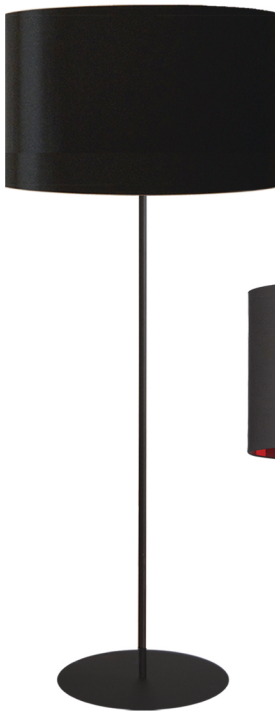

MAINE

The Maine family drum floor and table lamps simple silhouette allows these lamps to seamlessly fit into any contemporary space

PORTABLE LAMPS

MM221F-BK-797

MM221F-AGB-797

MM221F-AGB-790

MM221F-BK-201B

MM221F-WH-790

MM141T-BK-797

MM141T-BK-201B

MM141T-WH-790

PLUG-IN

COMPATIBLE

Custom Options Available

Item No.	Dimensions	No. of Bulbs	Bulb Type	Max. Wattage
MM141T-BK-201B	23"H x 14"W x 14"D - 8 lbs.	1	E26	60W
MM141T-BK-797	23"H x 14"W x 14"D - 8 lbs.	1	E26	60W
MM141T-WH-790	23"H x 14"W x 14"D - 8 lbs.	1	E26	60W
MM221F-AGB-790	61"H x 22"W x 22"D - 12 lbs.	1	E26	100W
MM221F-AGB-797	61"H x 22"W x 22"D - 12 lbs.	1	E26	100W
MM221F-BK-201B	61"H x 22"W x 22"D - 12 lbs.	1	E26	100W
MM221F-BK-797	61"H x 22"W x 22"D - 12 lbs.	1	E26	100W
MM221F-WH-790	61"H x 22"W x 22"D - 16 lbs.	1	E26	100W