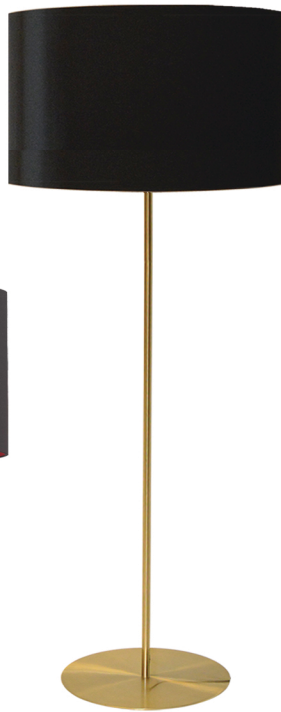

MAINE

The Maine family drum floor and table lamps simple silhouette allows these lamps to seamlessly fit into any contemporary space

PORTABLE LAMPS

MM221F-BK-797

MM221F-AGB-797

MM221F-AGB-790

MM221F-BK-201B

MM221F-WH-790

MM141T-BK-797

MM141T-BK-201B

MM141T-WH-790

PLUG-IN

COMPATIBLE

Custom Options Available

Item No.	Dimensions	No. of Bulbs	Bulb Type	Max. Wattage
MM141T-BK-201B	23"H x 14"W x 14"D - 8 lbs.	1	E26	60W
MM141T-BK-797	23"H x 14"W x 14"D - 8 lbs.	1	E26	60W
MM141T-WH-790	23"H x 14"W x 14"D - 8 lbs.	1	E26	60W
MM221F-AGB-790	61"H x 22"W x 22"D - 12 lbs.	1	E26	100W
MM221F-AGB-797	61"H x 22"W x 22"D - 12 lbs.	1	E26	100W
MM221F-BK-201B	61"H x 22"W x 22"D - 12 lbs.	1	E26	100W
MM221F-BK-797	61"H x 22"W x 22"D - 12 lbs.	1	E26	100W
MM221F-WH-790	61"H x 22"W x 22"D - 16 lbs.	1	E26	100W