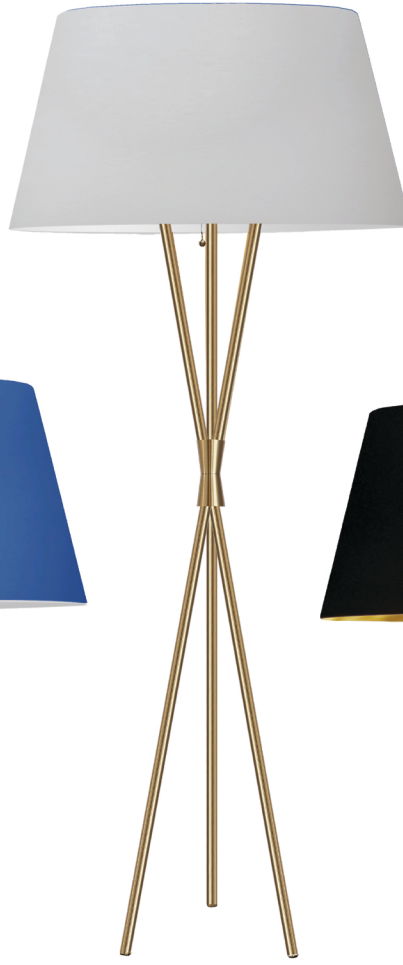

# GABRIELA

Modern tripod style floor lamps.  
Aged Brass finish.

PORTABLE LAMPS

GAB-601F-AGB-692

GAB-601F-AGB-WH

GAB-601F-AGB-202

GAB-601F-AGB-698

FABRIC:

202

697

698

PLUG-IN

COMPATIBLE

Custom Options Available

Item No.	Dimensions	No. of Bulbs	Bulb Type	Max. Wattage
GAB-601F-AGB-202	61.5"H x 26"W x 26"D - 8 lbs.	1	E26	150W
GAB-601F-AGB-692	61.4"H x 26"W x 26"D - 8 lbs.	1	E26	150W
GAB-601F-AGB-698	61.4"H x 26"W x 26"D - 8 lbs.	1	E26	150W
GAB-601F-AGB-WH	61.5"H x 26"W x 26"D - 8 lbs.	1	E26	150W