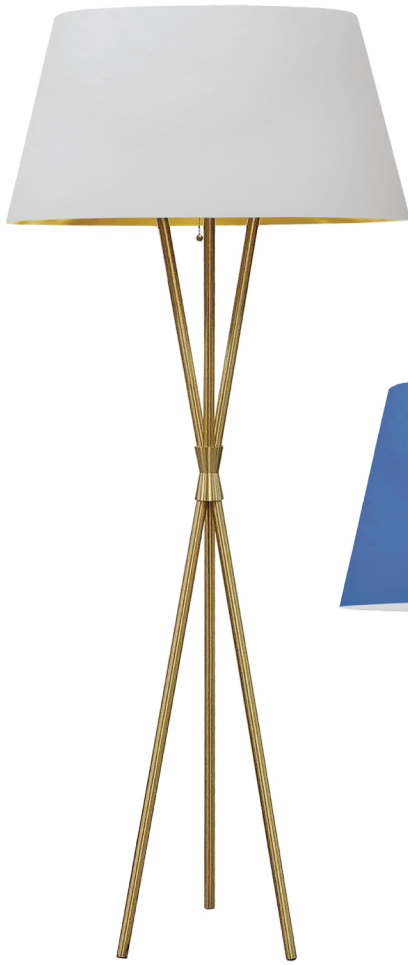

# GABRIELA

Modern tripod style floor lamps.  
Aged Brass finish.

PORTABLE LAMPS

GAB-601F-AGB-692

GAB-601F-AGB-WH

GAB-601F-AGB-202

GAB-601F-AGB-698

FABRIC:

202

697

698

PLUG-IN

COMPATIBLE

Custom Options Available

Item No.	Dimensions	No. of Bulbs	Bulb Type	Max. Wattage
GAB-601F-AGB-202	61.5"H x 26"W x 26"D - 8 lbs.	1	E26	150W
GAB-601F-AGB-692	61.4"H x 26"W x 26"D - 8 lbs.	1	E26	150W
GAB-601F-AGB-698	61.4"H x 26"W x 26"D - 8 lbs.	1	E26	150W
GAB-601F-AGB-WH	61.5"H x 26"W x 26"D - 8 lbs.	1	E26	150W