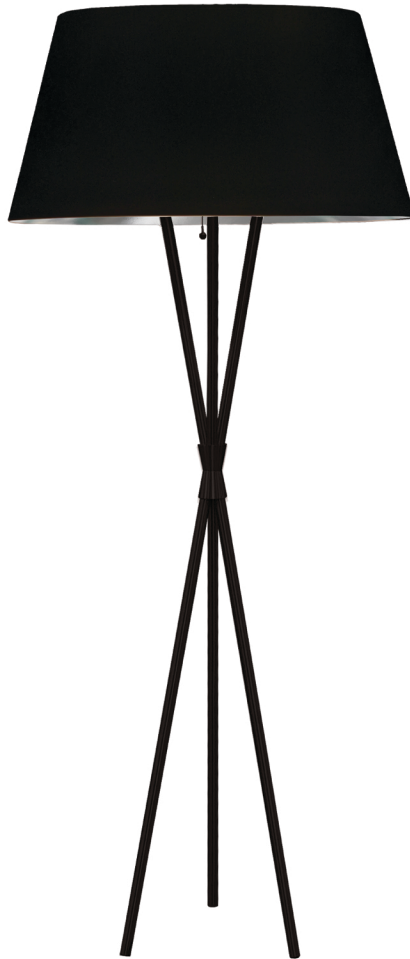

# GABRIELA

Modern tripod style floor lamps.  
Matte Black finish.

GAB-601F-MB-698

GAB-601F-MB-WH

GAB-601F-MB-697

GAB-601F-MB-692

FABRIC:

692

697

698

PLUG-IN

COMPATIBLE

Custom Options Available

Item No.	Dimensions	No. of Bulbs	Bulb Type	Max. Wattage
GAB-601F-MB-692	61.4"H x 26"W x 26"D - 8 lbs.	1	E26	150W
GAB-601F-MB-697	61.5"H x 26"W x 26"D - 8 lbs.	1	E26	150W
GAB-601F-MB-698	61.4"H x 26"W x 26"D - 8 lbs.	1	E26	150W
GAB-601F-MB-WH	61.5"H x 26"W x 26"D - 8 lbs.	1	E26	150W