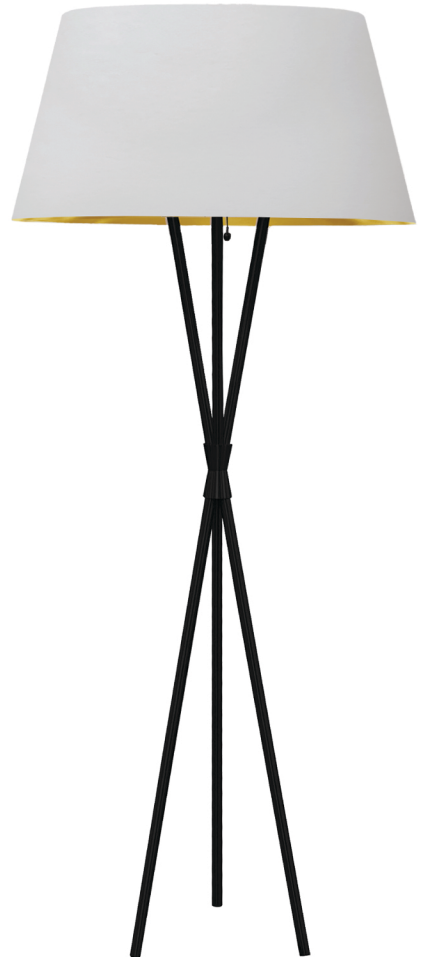

# GABRIELA

Modern tripod style floor lamps.  
Matte Black finish.

GAB-601F-MB-698

GAB-601F-MB-WH

GAB-601F-MB-697

GAB-601F-MB-692

FABRIC:

692

697

698

PLUG-IN

COMPATIBLE

Custom Options Available

Item No.	Dimensions	No. of Bulbs	Bulb Type	Max. Wattage
GAB-601F-MB-692	61.4"H x 26"W x 26"D - 8 lbs.	1	E26	150W
GAB-601F-MB-697	61.5"H x 26"W x 26"D - 8 lbs.	1	E26	150W
GAB-601F-MB-698	61.4"H x 26"W x 26"D - 8 lbs.	1	E26	150W
GAB-601F-MB-WH	61.5"H x 26"W x 26"D - 8 lbs.	1	E26	150W