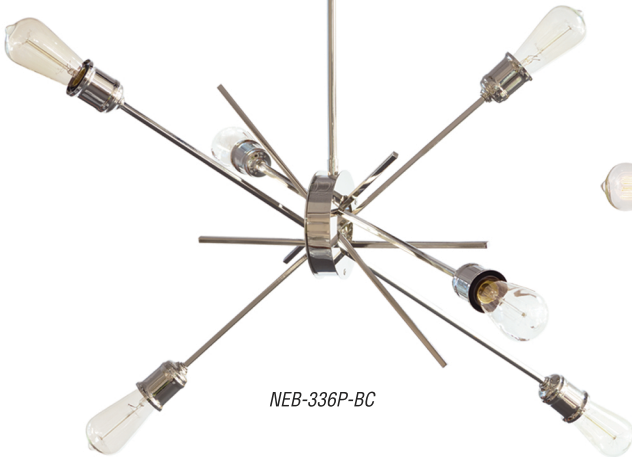

NEBRASKA

Modern retro lighting creates a unique twist to any area.

These lighting designs are popular for places like the kitchen work area, above the dining area or as wall lighting.

Adjustable Arms
(NEB-184SF-BC excluded)

NEB-194W-BC
Horizontal or Vertical Mount

NEB-184SF-BC

NEB-336P-BC

NEB-326HP-BC

NEB-3910HP-BC

Item No.	Dimensions	No. of Bulbs	Bulb Type	Max. Wattage
NEB-184SF-BC	5.25"H x 18"W x 18"D - 4 lbs.	4	E26	40W
NEB-194W-BC	19"H x 11"W x 6.5"D - 3 lbs.	4	E26	60W
NEB-326HP-BC	16"H x 16"W x 32"D - 7 lbs.	6	E26	60W
NEB-336P-BC	32"H x 8"W x 32"D - 11 lbs.	6	E26	60W
NEB-3910HP-BC	17"H x 17"W x 39"D - 9 lbs.	10	E26	60W

HARDWIRED

DIMMABLE

COMPATIBLE

FRACTIONAL RODS

ADJUSTABLE

Pendants only

Pendants only