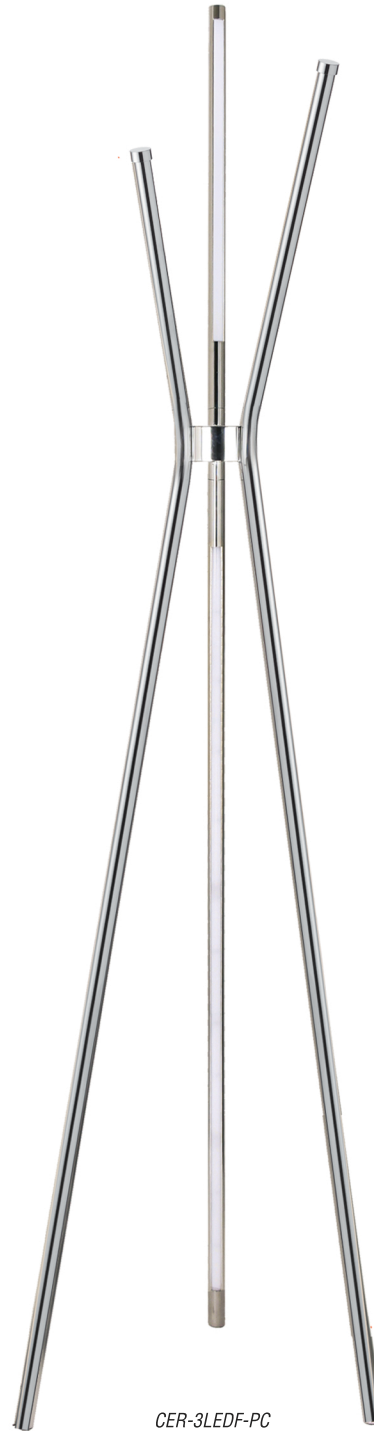

CERENA

The Cerena portable lamp brings minimalist modernity to the forefront with its slender silhouette. Resting on three legs, they come to a center point and then gently spread their arms out in opposing directions. The LED bulbs add a brilliant glow to this modern must-have.

PORTABLE LAMPS

CER-3LEDF-BK

CER-3LEDF-PC

Item No.	Dimensions	No. of Bulbs	Bulb Type	Max. Wattage	CRI	Color Temperature	Lumens
CER-3LEDF-BK	60"H x 13"W x 13"D - 6 lbs.	4	LED	30W	80+	3000K	2700
CER-3LEDF-PC	60"H x 13"W x 13"D - 6 lbs.	4	LED	30W	80+	3000K	2700