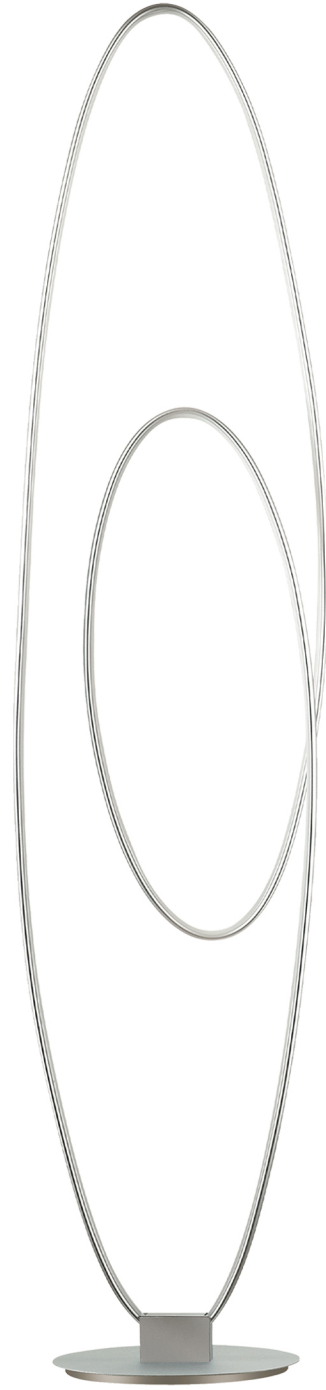

# GENTLE BEND FLOOR LAMP

Gentle Bend or Circular.

These LED floor lamps are rooted in modernity with no-nonsense functionality and clean and simple lines.

PORTABLE LAMPS

412LEDF-PC

412LEDF-MB

PHX-6060LEDF-SV

Item No.	Dimensions	No. of Bulbs	Bulb Type	Max. Wattage	CRI	Color Temperature	Lumens
412LEDF-MB	70"H x 10"W x 10"D - 10 lbs.	1	LED	22W	80+	3000K	1320
412LEDF-PC	70"H x 10"W x 10"D - 10 lbs.	1	LED	22W	80+	3000K	1320
PHX-6060LEDF-SV	60"H x 13.5"W x 11"D - 14 lbs.	1	LED	60W	80+	3000K	1740