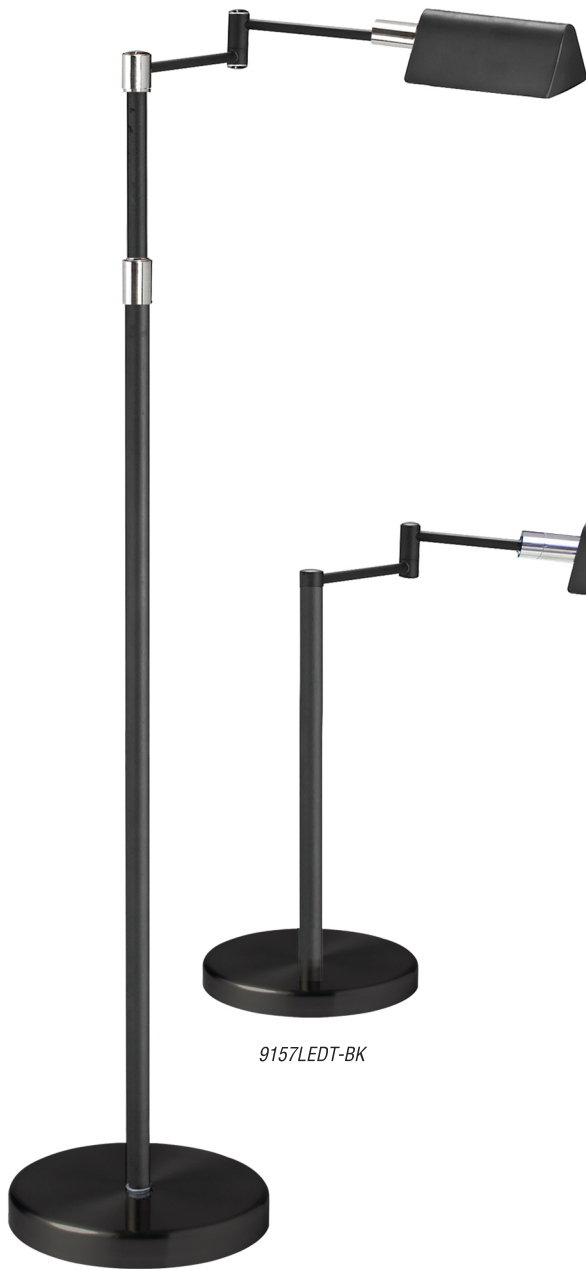

ADJUSTABLE LED LAMPS

Height Adjustable Floor Lamps

PORTABLE LAMPS

9257LEDF-BK

9157LEDT-BK

9257LEDF-SN

9157LEDT-SN

PLUG-IN

ADJUSTABLE

*Adjustable height

Item No.	Dimensions	No. of Bulbs	Bulb Type	Max. Wattage	CRI	Color Temperature	Lumens
9157LEDT-BK	15.25"H x 20.75"W x 7"D - 3 lbs.	1	LED	5W	80+	3000K	425
9157LEDT-SN	15.25"H x 20.75"W x 7"D - 3 lbs.	1	LED	5W	80+	3000K	425
9257LEDF-BK	50.25"H x 23.25"W x 9"D - 7.5 lbs.	1	LED	9W	80+	3000K	765
9257LEDF-SN	50.25"H x 23.25"W x 9"D - 7.5 lbs.	1	LED	9W	80+	3000K	765