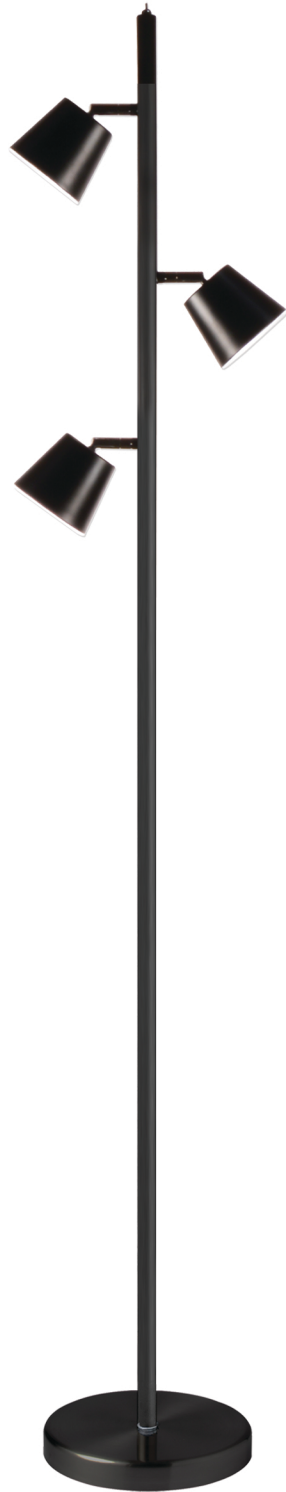

# ADJUSTABLE LED LAMPS

PORTABLE LAMPS

625LEDF-BK

625LEDF-SC

624LEDT-SC

PLUG-IN

ADJUSTABLE

Item No.	Dimensions	No. of Bulbs	Bulb Type	Max. Wattage	CRI	Color Temperature	Lumens
624LEDT-SC	20.5"H x 9"W x 7"D - 7 lbs.	2	LED	5W	80+	3000K	800
625LEDF-BK	61.5"H x 9"W x 9"D - 14 lbs.	3	LED	5W	80+	3000K	1200
625LEDF-SC	61.5"H x 9"W x 9"D - 14 lbs.	3	LED	5W	80+	3000K	1200