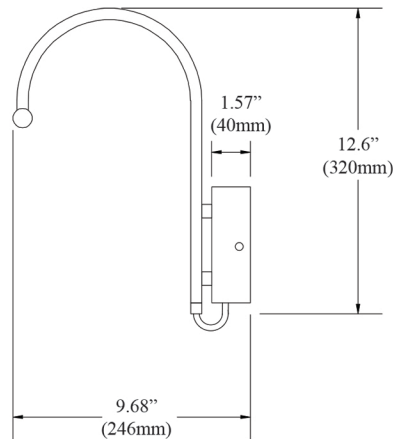

Rotating Heads

PICTURE LIGHTS

Item No.	Dimensions	No. of Bulbs	Bulb Type	Max. Wattage	CRI	Color Temperature	Lumens
PICLED-242-AGB	12.75"H x 25.5"W x 8.5"D - 2 lbs.	2	LED	10W	80+	3000K	450
PICLED-242-MB	12.75"H x 25.5"W x 8.5"D - 2 lbs.	2	LED	10W	80+	3000K	450
PICLED-242-PC	12.75"H x 25.5"W x 8.5"D - 2 lbs.	2	LED	10W	80+	3000K	450
PICLED-242-SC	12.75"H x 25.5"W x 8.5"D - 2 lbs.	2	LED	10W	80+	3000K	450