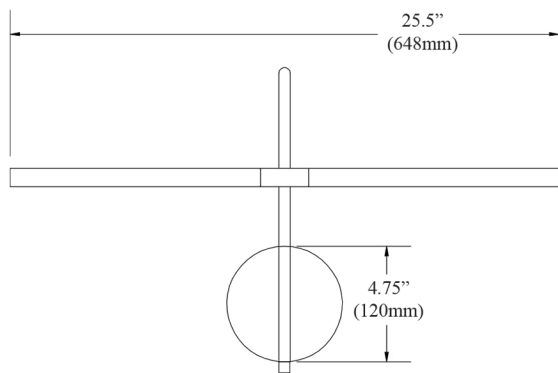

Rotating Heads

PICTURE LIGHTS

Item No.	Dimensions	No. of Bulbs	Bulb Type	Max. Wattage	CRI	Color Temperature	Lumens
PICLED-242-AGB	12.75"H x 25.5"W x 8.5"D - 2 lbs.	2	LED	10W	80+	3000K	450
PICLED-242-MB	12.75"H x 25.5"W x 8.5"D - 2 lbs.	2	LED	10W	80+	3000K	450
PICLED-242-PC	12.75"H x 25.5"W x 8.5"D - 2 lbs.	2	LED	10W	80+	3000K	450
PICLED-242-SC	12.75"H x 25.5"W x 8.5"D - 2 lbs.	2	LED	10W	80+	3000K	450