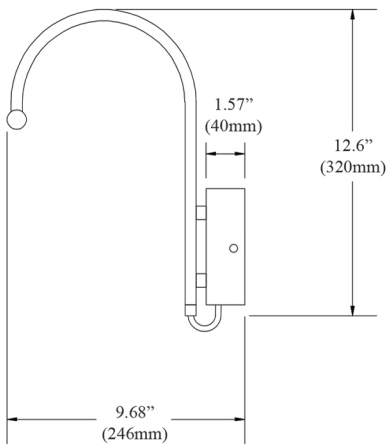

LED

Item No.	Dimensions	No. of Bulbs	Bulb Type	Max. Wattage	CRI	Color Temperature	Lumens
PICLED-152-AGB	12.75"H x 17.5"W x 8.5"D - 2 lbs.	2	LED	6W	80+	3000K	250
PICLED-152-MB	12.75"H x 17.5"W x 8.5"D - 2 lbs.	2	LED	6W	80+	3000K	250
PICLED-152-PC	12.75"H x 17.5"W x 8.5"D - 2 lbs.	2	LED	6W	80+	3000K	250
PICLED-152-SC	12.75"H x 17.5"W x 8.5"D - 2 lbs.	2	LED	6W	80+	3000K	250

*Dimmable with select dimmers