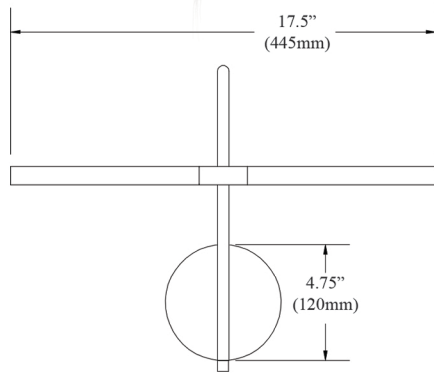

LED

Item No.	Dimensions	No. of Bulbs	Bulb Type	Max. Wattage	CRI	Color Temperature	Lumens
PICLED-152-AGB	12.75"H x 17.5"W x 8.5"D - 2 lbs.	2	LED	6W	80+	3000K	250
PICLED-152-MB	12.75"H x 17.5"W x 8.5"D - 2 lbs.	2	LED	6W	80+	3000K	250
PICLED-152-PC	12.75"H x 17.5"W x 8.5"D - 2 lbs.	2	LED	6W	80+	3000K	250
PICLED-152-SC	12.75"H x 17.5"W x 8.5"D - 2 lbs.	2	LED	6W	80+	3000K	250

*Dimmable with select dimmers