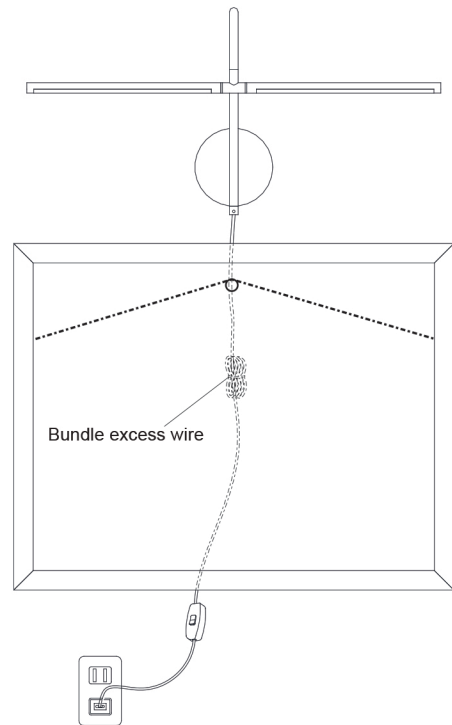

LED

Item No.	Dimensions	No. of Bulbs	Bulb Type	Max. Wattage	CRI	Color Temperature	Lumens
PICLED-152-AGB	12.75"H x 17.5"W x 8.5"D - 2 lbs.	2	LED	6W	80+	3000K	250
PICLED-152-MB	12.75"H x 17.5"W x 8.5"D - 2 lbs.	2	LED	6W	80+	3000K	250
PICLED-152-PC	12.75"H x 17.5"W x 8.5"D - 2 lbs.	2	LED	6W	80+	3000K	250
PICLED-152-SC	12.75"H x 17.5"W x 8.5"D - 2 lbs.	2	LED	6W	80+	3000K	250

*Dimmable with select dimmers