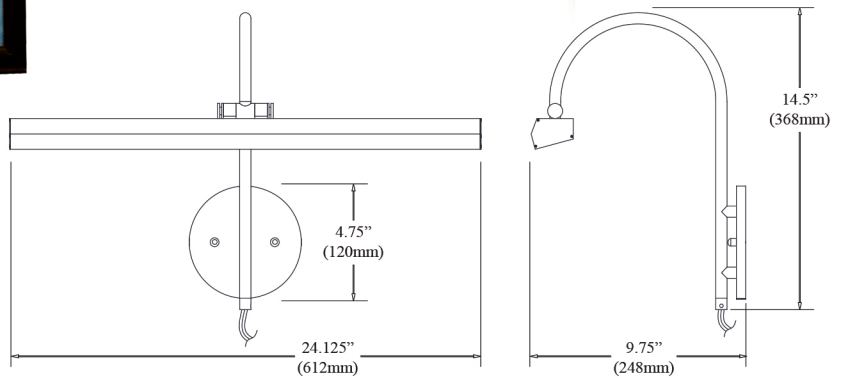

PICTURE LIGHTS

PLUG-IN

DIMMABLE

ADJUSTABLE

Item No.	Dimensions	No. of Bulbs	Bulb Type	Max. Wattage	CRI	Color Temperature	Lumens
PIC120-23LED-AGB	14.5"H x 24.125"W x 9.75"D - 3 lbs.	3	LED	30W	90+	3500K	648
PIC120-23LED-PC	14.5"H x 24.125"W x 9.75"D - 3 lbs.	3	LED	30W	90+	3500K	648
PIC120-23LED-SC	14.5"H x 24.125"W x 9.75"D - 3 lbs.	3	LED	30W	90+	3500K	648