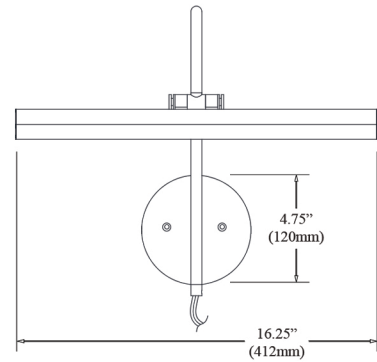

# LED PICTURE LIGHTS

PICTURE LIGHTS

PIC120-16LED-AGB

PIC120-16LED-PC

PIC120-16LED-SC

Item No.	Dimensions	No. of Bulbs	Bulb Type	Max. Wattage	CRI	Color Temperature	Lumens
PIC120-16LED-AGB	14.5"H x 16.25"W x 9.75"D - 2 lbs.	2	LED	24W	90+	3500K	576
PIC120-16LED-PC	14.5"H x 16.25"W x 9.75"D - 2 lbs.	2	LED	24W	90+	3500K	576
PIC120-16LED-SC	14.5"H x 16.25"W x 9.75"D - 2 lbs.	2	LED	24W	90+	3500K	576