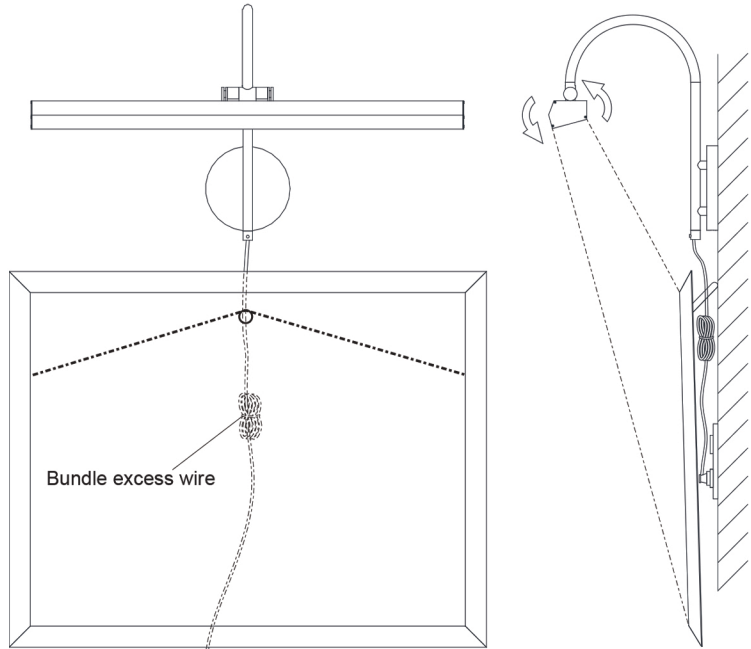

# LED PICTURE LIGHTS

PICTURE LIGHTS

PIC120-16LED-AGB

PIC120-16LED-PC

PIC120-16LED-SC

Item No.	Dimensions	No. of Bulbs	Bulb Type	Max. Wattage	CRI	Color Temperature	Lumens
PIC120-16LED-AGB	14.5"H x 16.25"W x 9.75"D - 2 lbs.	2	LED	24W	90+	3500K	576
PIC120-16LED-PC	14.5"H x 16.25"W x 9.75"D - 2 lbs.	2	LED	24W	90+	3500K	576
PIC120-16LED-SC	14.5"H x 16.25"W x 9.75"D - 2 lbs.	2	LED	24W	90+	3500K	576