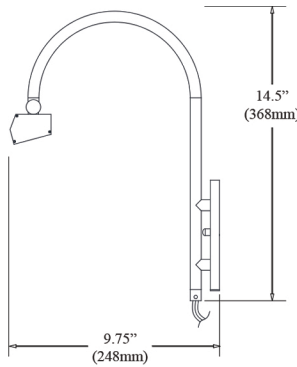

# LED PICTURE LIGHTS

PICTURE LIGHTS

PIC120-16LED-AGB

PIC120-16LED-PC

PIC120-16LED-SC

Item No.	Dimensions	No. of Bulbs	Bulb Type	Max. Wattage	CRI	Color Temperature	Lumens
PIC120-16LED-AGB	14.5"H x 16.25"W x 9.75"D - 2 lbs.	2	LED	24W	90+	3500K	576
PIC120-16LED-PC	14.5"H x 16.25"W x 9.75"D - 2 lbs.	2	LED	24W	90+	3500K	576
PIC120-16LED-SC	14.5"H x 16.25"W x 9.75"D - 2 lbs.	2	LED	24W	90+	3500K	576