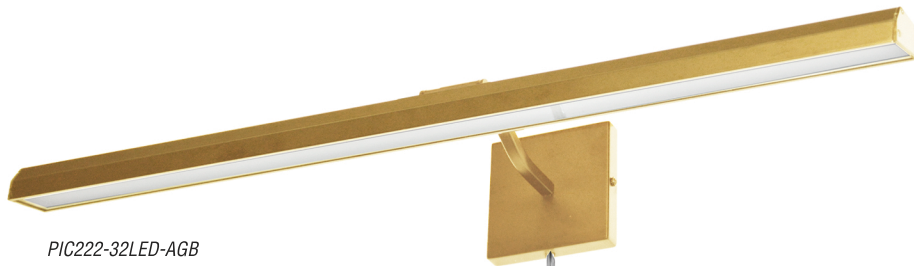

# LEONARDO

LED picture lights.

PICTURE LIGHTS

PIC222-32LED-AGB

PIC222-32LED-MB

PIC222-32LED-PC

PIC222-32LED-SC

\*Dimmable with select dimmers

Item No.	Dimensions	No. of Bulbs	Bulb Type	Max. Wattage	CRI	Color Temperature	Lumens
PIC222-32LED-AGB	2.75"H x 32"W x 9"D - 7 lbs.	4	LED	40W	90+	2700K-3500K	2800
PIC222-32LED-MB	2.75"H x 32"W x 9"D - 7 lbs.	4	LED	40W	90+	2700K-3500K	2800
PIC222-32LED-PC	2.75"H x 32"W x 9"D - 7 lbs.	4	LED	40W	90+	2700K-3500K	2800
PIC222-32LED-SC	2.75"H x 32"W x 9"D - 7 lbs.	4	LED	40W	90+	2700K-3500K	2800

\*Includes optional coloured "JELL"