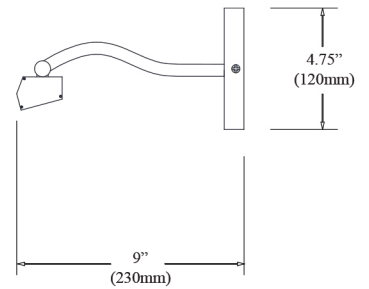

*Dimmable with select dimmers

Item No.	Dimensions	No. of Bulbs	Bulb Type	Max. Wattage	CRI	Color Temperature	Lumens
PIC222-32LED-AGB	2.75"H x 32"W x 9"D - 7 lbs.	4	LED	40W	90+	2700K-3500K	2800
PIC222-32LED-MB	2.75"H x 32"W x 9"D - 7 lbs.	4	LED	40W	90+	2700K-3500K	2800
PIC222-32LED-PC	2.75"H x 32"W x 9"D - 7 lbs.	4	LED	40W	90+	2700K-3500K	2800
PIC222-32LED-SC	2.75"H x 32"W x 9"D - 7 lbs.	4	LED	40W	90+	2700K-3500K	2800

*Includes optional coloured "JELL"