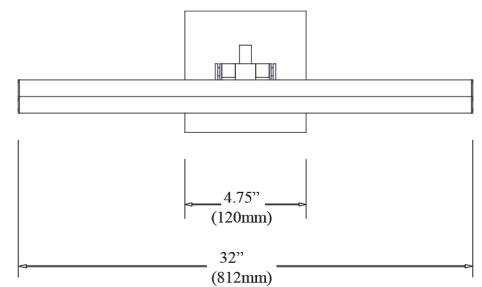

*Dimmable with select dimmers

Item No.	Dimensions	No. of Bulbs	Bulb Type	Max. Wattage	CRI	Color Temperature	Lumens
PIC222-32LED-AGB	2.75"H x 32"W x 9"D - 7 lbs.	4	LED	40W	90+	2700K-3500K	2800
PIC222-32LED-MB	2.75"H x 32"W x 9"D - 7 lbs.	4	LED	40W	90+	2700K-3500K	2800
PIC222-32LED-PC	2.75"H x 32"W x 9"D - 7 lbs.	4	LED	40W	90+	2700K-3500K	2800
PIC222-32LED-SC	2.75"H x 32"W x 9"D - 7 lbs.	4	LED	40W	90+	2700K-3500K	2800

*Includes optional coloured "JELL"