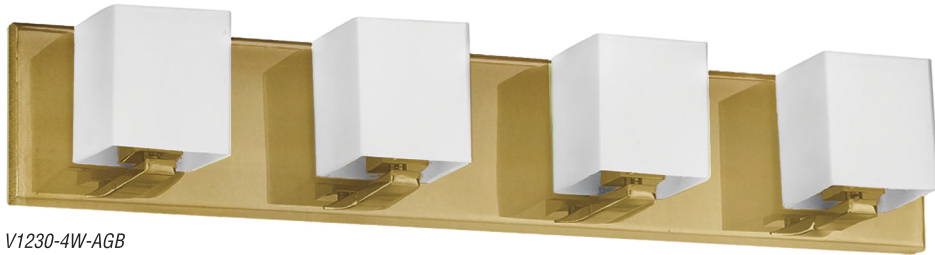

VERONA

Aged Brass Finish

VANITY LIGHTS

V1230-1W-AGB

V1230-3W-AGB

V1230-4W-AGB

V1230-5W-AGB

V1230-6W-AGB

Item No.	Dimensions	No. of Bulbs	Bulb Type	Max. Wattage
V1230-1W-AGB	4.5"H x 4.5"W x 4"D - 2 lbs.	1	G9	60W
V1230-3W-AGB	4.5"H x 19"W x 4"D - 6 lbs.	3	G9	60W
V1230-4W-AGB	4.5"H x 26"W x 4"D - 7 lbs.	4	G9	60W
V1230-5W-AGB	4.5"H x 29.5"W x 4"D - 16 lbs.	5	G9	60W
V1230-6W-AGB	4.5"H x 35.5"W x 4"D - 18 lbs.	6	G9	60W