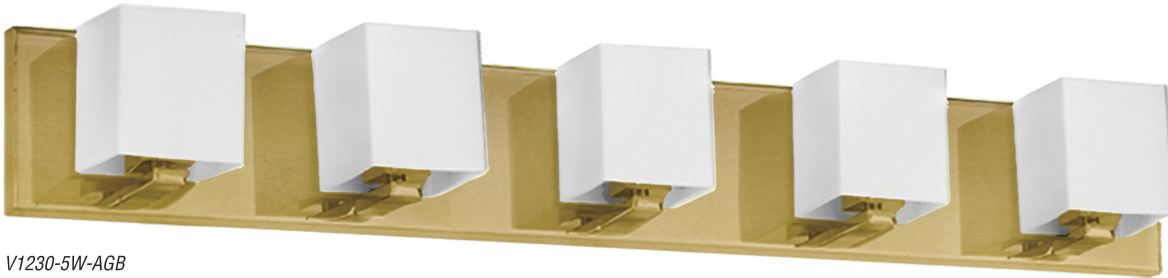

VERONA

Aged Brass Finish

VANITY LIGHTS

V1230-1W-AGB

V1230-3W-AGB

V1230-4W-AGB

V1230-5W-AGB

V1230-6W-AGB

Item No.	Dimensions	No. of Bulbs	Bulb Type	Max. Wattage
V1230-1W-AGB	4.5"H x 4.5"W x 4"D - 2 lbs.	1	G9	60W
V1230-3W-AGB	4.5"H x 19"W x 4"D - 6 lbs.	3	G9	60W
V1230-4W-AGB	4.5"H x 26"W x 4"D - 7 lbs.	4	G9	60W
V1230-5W-AGB	4.5"H x 29.5"W x 4"D - 16 lbs.	5	G9	60W
V1230-6W-AGB	4.5"H x 35.5"W x 4"D - 18 lbs.	6	G9	60W