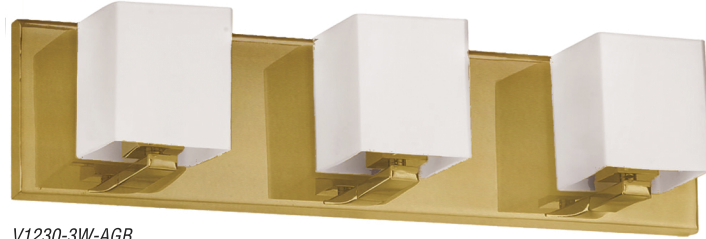

VERONA

Aged Brass Finish

VANITY LIGHTS

V1230-1W-AGB

V1230-3W-AGB

V1230-4W-AGB

V1230-5W-AGB

V1230-6W-AGB

Item No.	Dimensions	No. of Bulbs	Bulb Type	Max. Wattage
V1230-1W-AGB	4.5"H x 4.5"W x 4"D - 2 lbs.	1	G9	60W
V1230-3W-AGB	4.5"H x 19"W x 4"D - 6 lbs.	3	G9	60W
V1230-4W-AGB	4.5"H x 26"W x 4"D - 7 lbs.	4	G9	60W
V1230-5W-AGB	4.5"H x 29.5"W x 4"D - 16 lbs.	5	G9	60W
V1230-6W-AGB	4.5"H x 35.5"W x 4"D - 18 lbs.	6	G9	60W