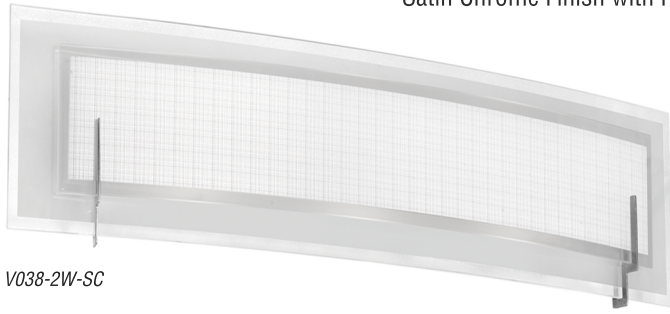

VO38 VANITY

Satin Chrome Finish with Frosted Linen Glass

VANITY LIGHTS

VO38-2W-SC

VO38-3W-SC

Item No.	Dimensions	No. of Bulbs	Bulb Type	Max. Wattage
VO38-2W-SC	6.5"H x 5.5"W x 22"D - 8 lbs.	2	T3	100W
VO38-3W-SC	6.5"H x 5.5"W x 30"D - 10.9 lbs.	3	T3	100W