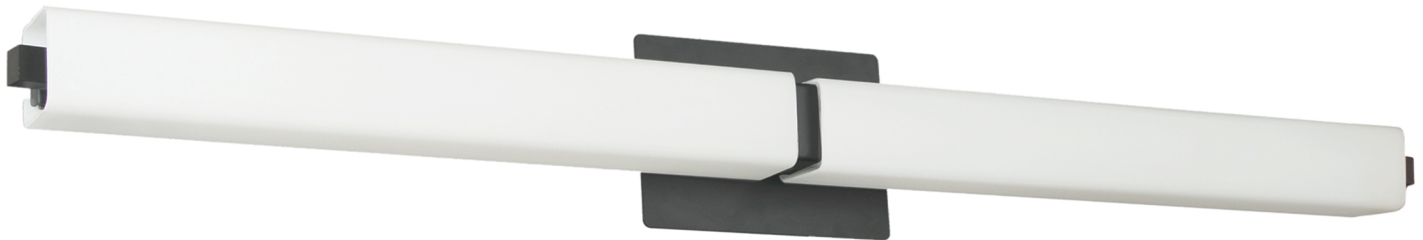

VONTE

Matte Black finish.

VANITY LIGHTS

VLD-172-24-MB

VLD-172-10-MB

VLD-172-36-MB

Item No.	Dimensions	No. of Bulbs	Bulb Type	Max. Wattage	CRI	Color Temperature	Lumens
VLD-172-10-MB	9.5"H x 4.5"W x 3.25"D - 3 lbs.	1	LED	12W	90+	3000K	900
VLD-172-24-MB	5"H x 27"W x 3"D - 4 lbs.	1	LED	34W	90+	3000K	2550
VLD-172-36-MB	5"H x 39"W x 3"D - 6 lbs.	1	LED	51W	90+	3000K	3825

*Dimmable with select dimmers