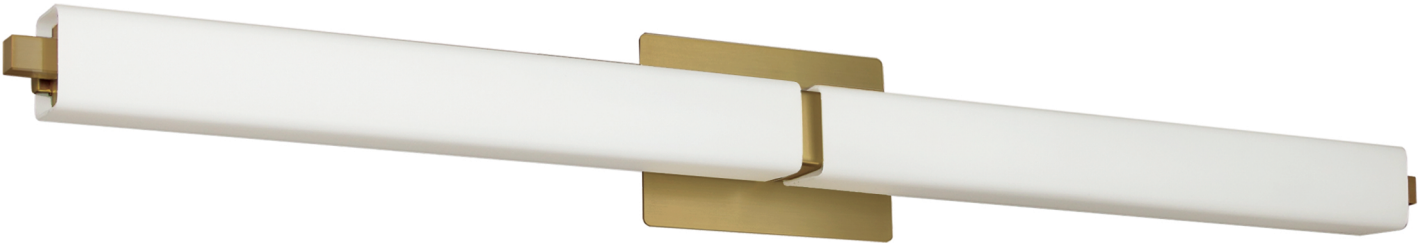

VONTE

Aged Brass finish.

VANITY LIGHTS

VLD-172-24-AGB

VLD-172-10-AGB

VLD-172-36-AGB

Item No.	Dimensions	No. of Bulbs	Bulb Type	Max. Wattage	CRI	Color Temperature	Lumens
VLD-172-10-AGB	9.5"H x 4.5"W x 3.25"D - 3 lbs.	1	LED	12W	90+	3000K	900
VLD-172-24-AGB	5"H x 27"W x 3"D - 4 lbs.	1	LED	34W	90+	3000K	2550
VLD-172-36-AGB	5"H x 39"W x 3"D - 6 lbs.	1	LED	51W	90+	3000K	3825

*Dimmable with select dimmers