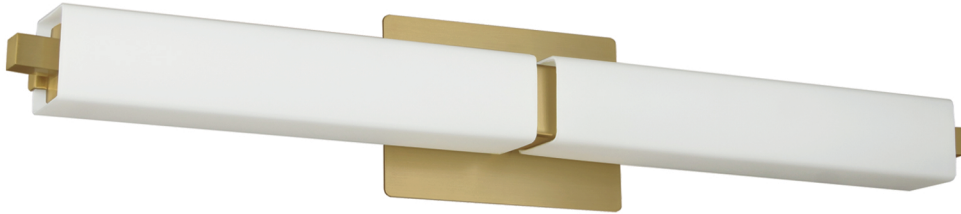

VONTE

Aged Brass finish.

VANITY LIGHTS

VLD-172-24-AGB

VLD-172-10-AGB

VLD-172-36-AGB

Item No.	Dimensions	No. of Bulbs	Bulb Type	Max. Wattage	CRI	Color Temperature	Lumens
VLD-172-10-AGB	9.5"H x 4.5"W x 3.25"D - 3 lbs.	1	LED	12W	90+	3000K	900
VLD-172-24-AGB	5"H x 27"W x 3"D - 4 lbs.	1	LED	34W	90+	3000K	2550
VLD-172-36-AGB	5"H x 39"W x 3"D - 6 lbs.	1	LED	51W	90+	3000K	3825

*Dimmable with select dimmers