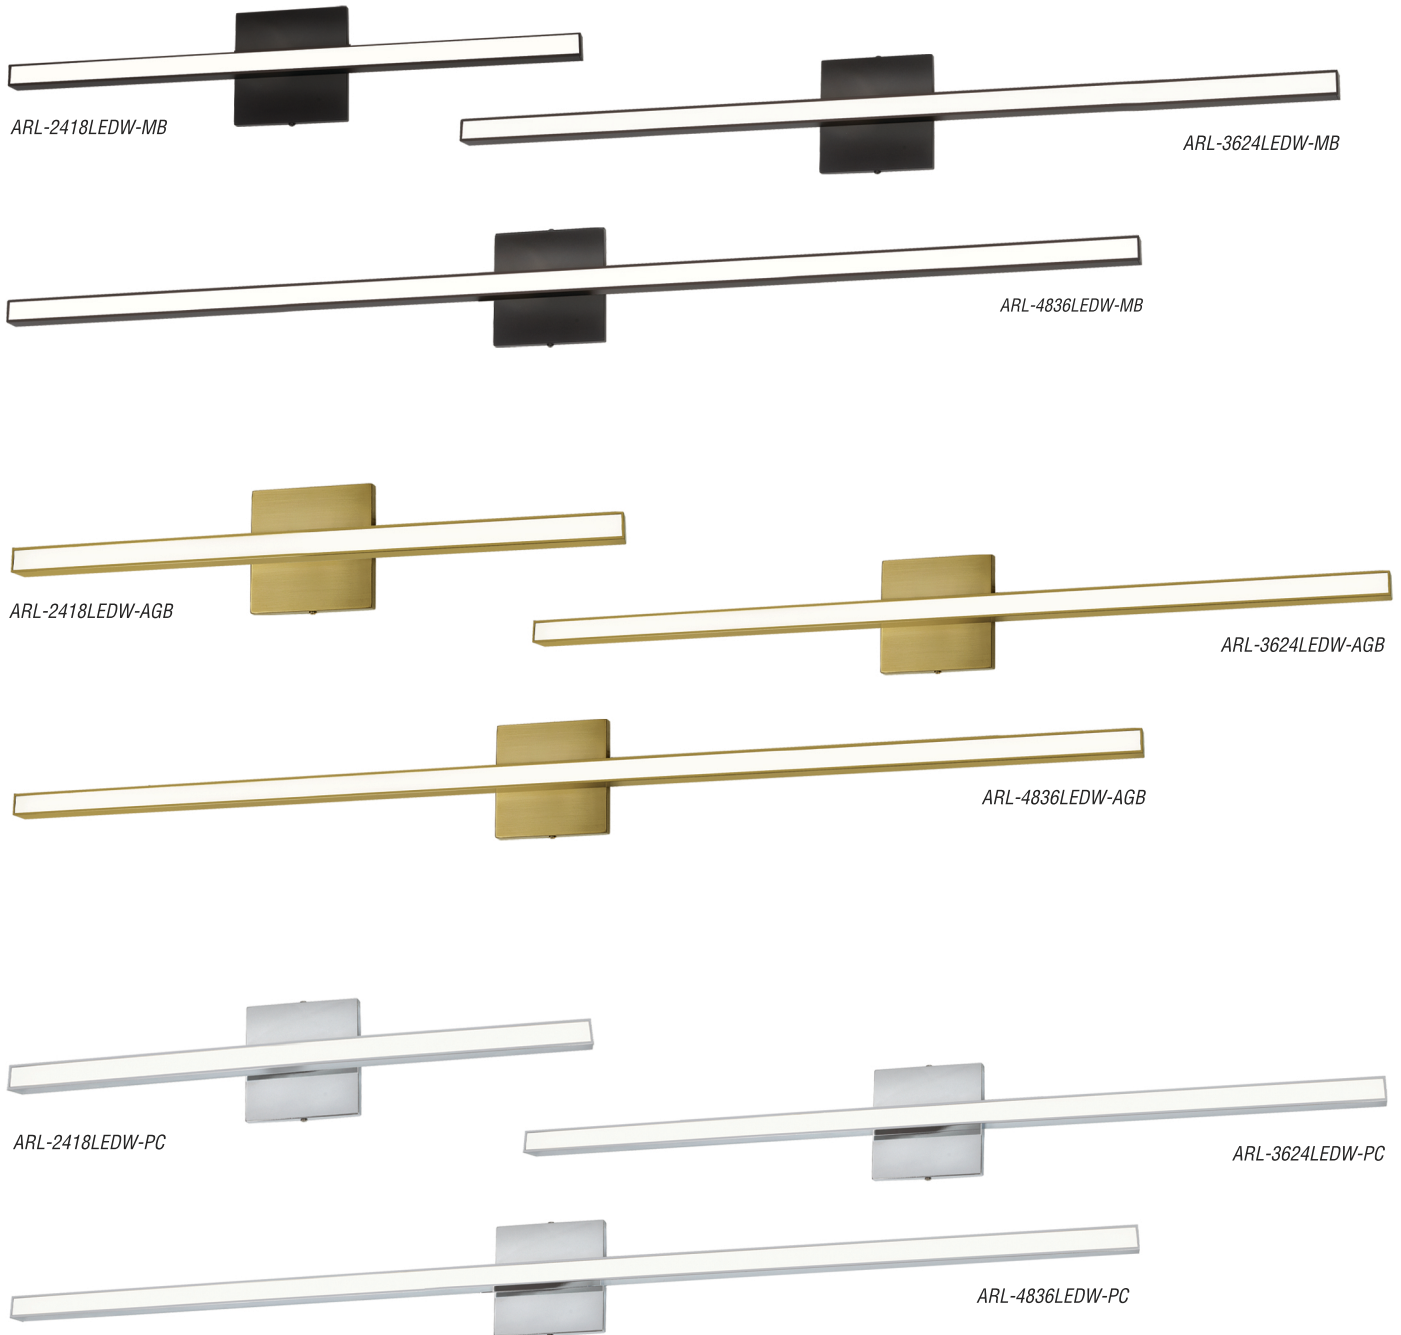

ARANDEL VANITY

Arandel vanity light combines functionality with a traditional design and creates a flawless example of transitional lighting.

ARL-2418LEDW-MB

ARL-3624LEDW-MB

ARL-4836LEDW-MB

ARL-2418LEDW-AGB

ARL-3624LEDW-AGB

ARL-4836LEDW-AGB

ARL-2418LEDW-PC

ARL-3624LEDW-PC

ARL-4836LEDW-PC

| Item No. | Dimensions | No. of Bulbs | Bulb Type | Max. Wattage per Arm | CRI | Color Temperature | Lumens |
|------------------|-----------------------------------|--------------|-----------|----------------------|-----|-------------------|--------|
| ARL-2418LEDW-AGB | 4.75"H x 23.75"W x 1.5"D - 2 lbs. | 1 | LED | 18W | 90+ | 3000K | 1440 |
| ARL-2418LEDW-MB | 4.75"H x 23.75"W x 1.5"D - 2 lbs. | 1 | LED | 18W | 90+ | 3000K | 1440 |
| ARL-2418LEDW-PC | 4.75"H x 23.75"W x 1.5"D - 2 lbs. | 1 | LED | 18W | 90+ | 3000K | 1440 |
| ARL-3624LEDW-AGB | 4.75"H x 35.5"W x 1.5"D - 3 lbs. | 1 | LED | 24W | 90+ | 3000K | 1920 |
| ARL-3624LEDW-MB | 4.75"H x 35.5"W x 1.5"D - 3 lbs. | 1 | LED | 24W | 90+ | 3000K | 1920 |
| ARL-3624LEDW-PC | 4.75"H x 35.5"W x 1.5"D - 3 lbs. | 1 | LED | 24W | 90+ | 3000K | 1920 |
| ARL-4836LEDW-AGB | 4.75"H x 47.5"W x 1.5"D - 4 lbs. | 1 | LED | 36W | 90+ | 3000K | 2880 |
| ARL-4836LEDW-MB | 4.75"H x 47.5"W x 1.5"D - 4 lbs. | 1 | LED | 36W | 90+ | 3000K | 2880 |
| ARL-4836LEDW-PC | 4.75"H x 47.5"W x 1.5"D - 4 lbs. | 1 | LED | 36W | 90+ | 3000K | 2880 |

*Dimmable with select dimmers