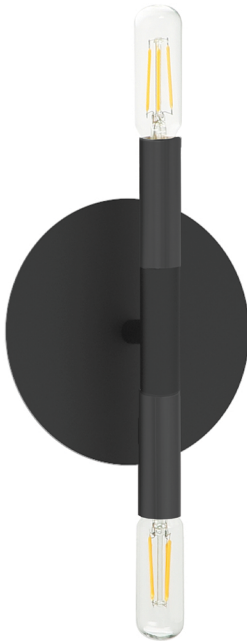

# WAND

Wall lamps, fabulous addition to Wand family.

WAN-91W-MB

WAN-91W-MB-AGB

WAN-132W-MB

WAN-132W-MB-AGB

Item No.	Dimensions	No. of Bulbs	Bulb Type	Max. Wattage
WAN-132W-MB	8.5"H x 5.75"W x 6"D - 1 lbs.	2	E12	60W
WAN-132W-MB-AGB	8.5"H x 5.75"W x 6"D - 1 lbs.	2	E12	60W
WAN-91W-MB	8.5"H x 5.75"W x 6"D - 8 lbs.	1	E12	60W
WAN-91W-MB-AGB	8.5"H x 5.75"W x 6"D - 8 lbs.	1	E12	60W