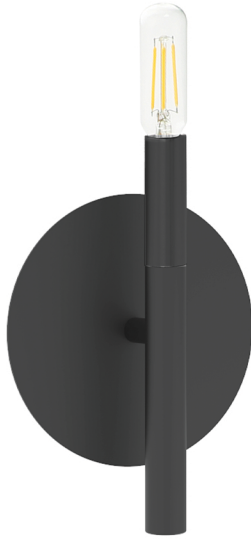

# WAND

Wall lamps, fabulous addition to Wand family.

WAN-91W-MB

WAN-91W-MB-AGB

WAN-132W-MB

WAN-132W-MB-AGB

Item No.	Dimensions	No. of Bulbs	Bulb Type	Max. Wattage
WAN-132W-MB	8.5"H x 5.75"W x 6"D - 1 lbs.	2	E12	60W
WAN-132W-MB-AGB	8.5"H x 5.75"W x 6"D - 1 lbs.	2	E12	60W
WAN-91W-MB	8.5"H x 5.75"W x 6"D - 8 lbs.	1	E12	60W
WAN-91W-MB-AGB	8.5"H x 5.75"W x 6"D - 8 lbs.	1	E12	60W