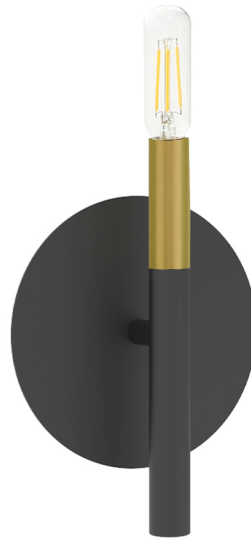

# WAND

Wall lamps, fabulous addition to Wand family.

WAN-91W-MB

WAN-91W-MB-AGB

WAN-132W-MB

WAN-132W-MB-AGB

Item No.	Dimensions	No. of Bulbs	Bulb Type	Max. Wattage
WAN-132W-MB	8.5"H x 5.75"W x 6"D - 1 lbs.	2	E12	60W
WAN-132W-MB-AGB	8.5"H x 5.75"W x 6"D - 1 lbs.	2	E12	60W
WAN-91W-MB	8.5"H x 5.75"W x 6"D - 8 lbs.	1	E12	60W
WAN-91W-MB-AGB	8.5"H x 5.75"W x 6"D - 8 lbs.	1	E12	60W