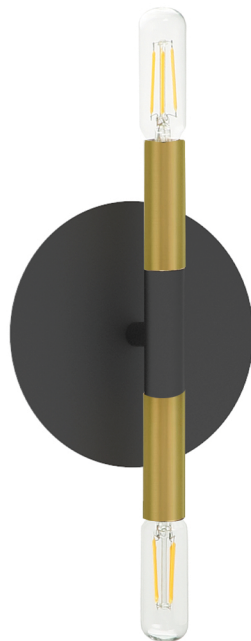

# WAND

Wall lamps, fabulous addition to Wand family.

WAN-91W-MB

WAN-91W-MB-AGB

WAN-132W-MB

WAN-132W-MB-AGB

Item No.	Dimensions	No. of Bulbs	Bulb Type	Max. Wattage
WAN-132W-MB	8.5"H x 5.75"W x 6"D - 1 lbs.	2	E12	60W
WAN-132W-MB-AGB	8.5"H x 5.75"W x 6"D - 1 lbs.	2	E12	60W
WAN-91W-MB	8.5"H x 5.75"W x 6"D - 8 lbs.	1	E12	60W
WAN-91W-MB-AGB	8.5"H x 5.75"W x 6"D - 8 lbs.	1	E12	60W