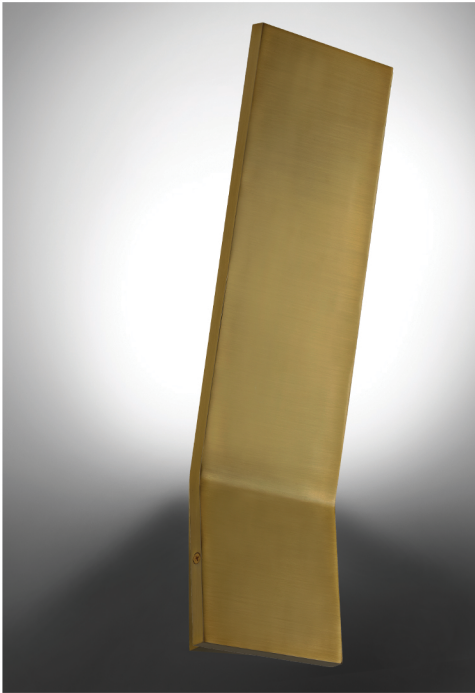

SANJA

Sanja LED Wall Lights collection in three finishes.

LED backlight feature

SCONCES

SNJ-1820LEDW-AGB

SNJ-1820LEDW-MB

SNJ-1820LEDW-PC

Item No.	Dimensions	No. of Bulbs	Bulb Type	Max. Wattage	CRI	Color Temperature	Lumens
SNJ-1820LEDW-AGB	17.75"H x 4.75"W x 3.75"D - 2 lbs.	1	LED	20W	90+	3000K	1600
SNJ-1820LEDW-MB	17.75"H x 4.75"W x 3.75"D - 2 lbs.	1	LED	20W	90+	3000K	1600
SNJ-1820LEDW-PC	17.75"H x 4.74"W x 3.75"D - 2 lbs.	1	LED	20W	90+	3000K	1600

**Dimmable with select dimmers*