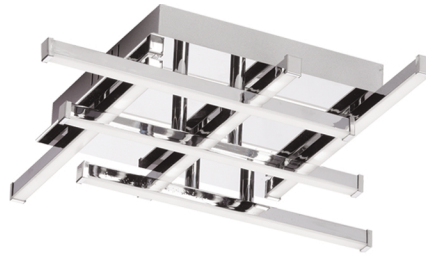

# SUMMIT

The Summit flush mount with the Summit a striking profile, puts a contemporary spin on the classic sputnik design.

SUM-2020FH-PC

SUM-1414FH-PC

SUM-188W-PC

SUM-2020FH-MB

SUM-1414FH-MB

SUM-24FH-MB

SUM-3223LEDFH-MB

\*Dimmable with select dimmers

Item No.	Dimensions	No. of Bulbs	Bulb Type	Max. Wattage	CRI	Color Temperature	Lumens
SUM-1414FH-MB	3.25"H x 14.75"W x 14.75"D - 8 lbs.	6	LED	14W	80+	3000K	1100
SUM-1414FH-PC	3.25"H x 14.75"W x 14.75"D - 8 lbs.	6	LED	14W	80+	3000K	1100
SUM-188W-PC	8"H x 18"W x 3.2"D - 4 lbs.	5	LED	8W	80+	3000K	560
SUM-2020FH-MB	3.25"H x 20"W x 20"D - 10 lbs.	6	LED	20W	80+	3000K	1300
SUM-2020FH-PC	3.25"H x 20"W x 20"D - 10 lbs.	6	LED	20W	80+	3000K	1300
SUM-24FH-MB	3.25"H x 24"W x 14"D - 10 lbs.	4	LED	26W	80+	3000K	1700
SUM-3223LEDFH-MB	3.25"H x 32.5"W x 32.5"D - 3 lbs.	4	LED	23W	80+	3000K	1380