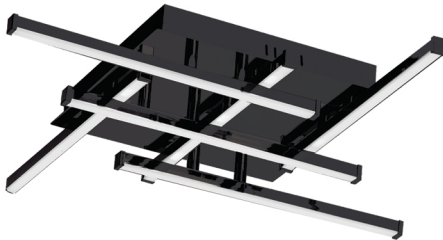

# SUMMIT

The Summit flush mount with the Summit a striking profile, puts a contemporary spin on the classic sputnik design.

SUM-2020FH-PC

SUM-1414FH-PC

SUM-188W-PC

SUM-2020FH-MB

SUM-1414FH-MB

SUM-24FH-MB

SUM-3223LEDFH-MB

\*Dimmable with select dimmers

Item No.	Dimensions	No. of Bulbs	Bulb Type	Max. Wattage	CRI	Color Temperature	Lumens
SUM-1414FH-MB	3.25"H x 14.75"W x 14.75"D - 8 lbs.	6	LED	14W	80+	3000K	1100
SUM-1414FH-PC	3.25"H x 14.75"W x 14.75"D - 8 lbs.	6	LED	14W	80+	3000K	1100
SUM-188W-PC	8"H x 18"W x 3.2"D - 4 lbs.	5	LED	8W	80+	3000K	560
SUM-2020FH-MB	3.25"H x 20"W x 20"D - 10 lbs.	6	LED	20W	80+	3000K	1300
SUM-2020FH-PC	3.25"H x 20"W x 20"D - 10 lbs.	6	LED	20W	80+	3000K	1300
SUM-24FH-MB	3.25"H x 24"W x 14"D - 10 lbs.	4	LED	26W	80+	3000K	1700
SUM-3223LEDFH-MB	3.25"H x 32.5"W x 32.5"D - 3 lbs.	4	LED	23W	80+	3000K	1380