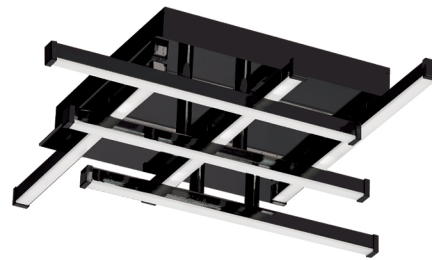

# SUMMIT

The Summit flush mount with the Summit a striking profile, puts a contemporary spin on the classic sputnik design.

SUM-2020FH-PC

SUM-1414FH-PC

SUM-188W-PC

SUM-2020FH-MB

SUM-1414FH-MB

SUM-24FH-MB

SUM-3223LEDFH-MB

\*Dimmable with select dimmers

Item No.	Dimensions	No. of Bulbs	Bulb Type	Max. Wattage	CRI	Color Temperature	Lumens
SUM-1414FH-MB	3.25"H x 14.75"W x 14.75"D - 8 lbs.	6	LED	14W	80+	3000K	1100
SUM-1414FH-PC	3.25"H x 14.75"W x 14.75"D - 8 lbs.	6	LED	14W	80+	3000K	1100
SUM-188W-PC	8"H x 18"W x 3.2"D - 4 lbs.	5	LED	8W	80+	3000K	560
SUM-2020FH-MB	3.25"H x 20"W x 20"D - 10 lbs.	6	LED	20W	80+	3000K	1300
SUM-2020FH-PC	3.25"H x 20"W x 20"D - 10 lbs.	6	LED	20W	80+	3000K	1300
SUM-24FH-MB	3.25"H x 24"W x 14"D - 10 lbs.	4	LED	26W	80+	3000K	1700
SUM-3223LEDFH-MB	3.25"H x 32.5"W x 32.5"D - 3 lbs.	4	LED	23W	80+	3000K	1380