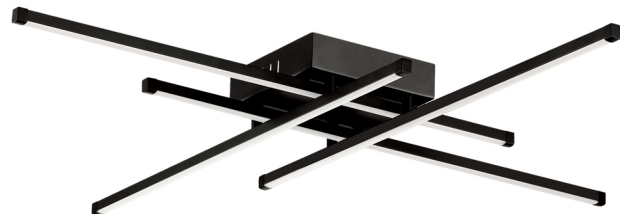

# SUMMIT

The Summit flush mount with the Summit a striking profile, puts a contemporary spin on the classic sputnik design.

SUM-2020FH-PC

SUM-1414FH-PC

SUM-188W-PC

SUM-2020FH-MB

SUM-1414FH-MB

SUM-24FH-MB

SUM-3223LEDFH-MB

\*Dimmable with select dimmers

Item No.	Dimensions	No. of Bulbs	Bulb Type	Max. Wattage	CRI	Color Temperature	Lumens
SUM-1414FH-MB	3.25"H x 14.75"W x 14.75"D - 8 lbs.	6	LED	14W	80+	3000K	1100
SUM-1414FH-PC	3.25"H x 14.75"W x 14.75"D - 8 lbs.	6	LED	14W	80+	3000K	1100
SUM-188W-PC	8"H x 18"W x 3.2"D - 4 lbs.	5	LED	8W	80+	3000K	560
SUM-2020FH-MB	3.25"H x 20"W x 20"D - 10 lbs.	6	LED	20W	80+	3000K	1300
SUM-2020FH-PC	3.25"H x 20"W x 20"D - 10 lbs.	6	LED	20W	80+	3000K	1300
SUM-24FH-MB	3.25"H x 24"W x 14"D - 10 lbs.	4	LED	26W	80+	3000K	1700
SUM-3223LEDFH-MB	3.25"H x 32.5"W x 32.5"D - 3 lbs.	4	LED	23W	80+	3000K	1380