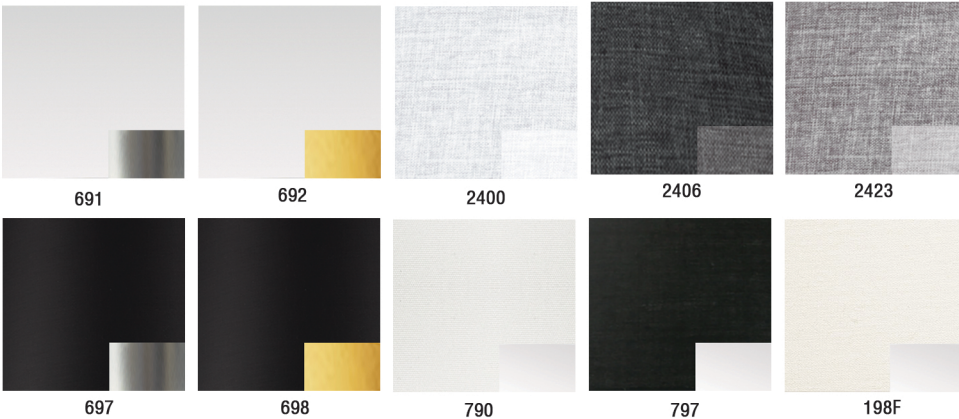

FLUSH MOUNTS

CFLD-1522-797

CFLD-1522-2423

CFLD-1522-697

CFLD-1522-691

FABRIC:

Custom Options Available

Item No.	Dimensions	No. of Bulbs	Bulb Type	Max. Wattage	CRI	Color Temperature	Lumens
CFLD-1522-198F	3"H x 15"W x 15"D - 3 lbs.	1	LED	22W	80+	3000K	1640
CFLD-1522-2400	3"H x 15"W x 15"D - 3 lbs.	1	LED	22W	80+	3000K	1640
CFLD-1522-2406	3"H x 15"W x 15"D - 3 lbs.	1	LED	22W	90+	3000K	1640
CFLD-1522-2423	3"H x 15"W x 15"D - 3 lbs.	1	LED	22W	80+	3000K	1640
CFLD-1522-691	3"H x 15"W x 15"D - 3 lbs.	1	LED	22W	90+	3000K	1640
CFLD-1522-692	3"H x 15"W x 15"D - 3 lbs.	1	LED	22W	90+	3000K	1640
CFLD-1522-697	3"H x 15"W x 15"D - 3 lbs.	1	LED	22W	90+	3000K	1640
CFLD-1522-698	3"H x 15"W x 15"D - 3 lbs.	1	LED	22W	90+	3000K	1640
CFLD-1522-790	3"H x 15"W x 15"D - 3 lbs.	1	LED	22W	90+	3000K	1640
CFLD-1522-797	3"H x 15"W x 15"D - 5 lbs.	1	LED	22W	80+	3000K	1640