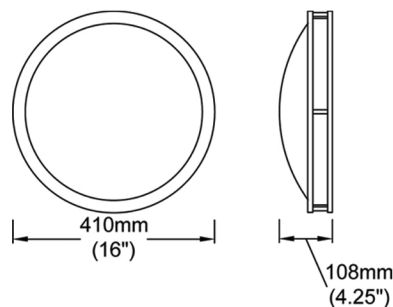

CFLED-6008-PC