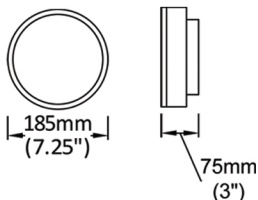

CFLED-6008-SC

*Dimmable with select dimmers

Item No.	Dimensions	No. of Bulbs	Bulb Type	Max. Wattage	CRI	Color Temperature	Lumens
CFLED-3011-SN	2.75"H x 11"W x 11"D - 6 lbs.	1	LED	20W	80+	3000K	1600
CFLED-6008-PC	3"H x 8"W x 8"D - 2 lbs.	1	LED	8W	80+	3000K	600
CFLED-6008-SC	3"H x 8"W x 8"D - 2 lbs.	1	LED	8W	80+	3000K	600
CFLED-C1218-BZ	3.75"H x 12"W x 12"D - 2 lbs.	1	LED	18W	80+	3000K	1290
CFLED-C1626-BZ	4.25"H x 16"W x 16"D - 2 lbs.	1	LED	26W	80+	3000K	1850
CFLED-C1626-SC	4.25"H x 16"W x 16"D - 2 lbs.	1	LED	26W	80+	3000K	1850