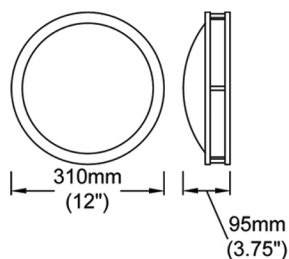

CFLED-C1218-BZ