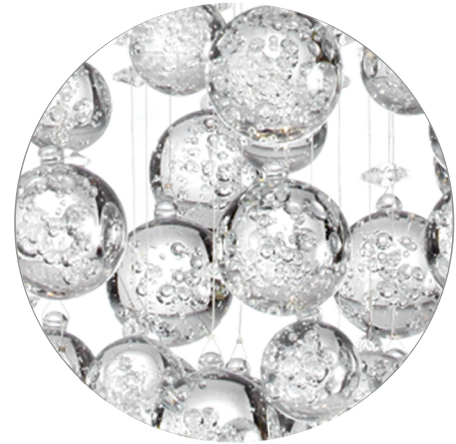

TAHINI

The Tahini collection adds an air of elegance with its Polished Chrome finish and spherical Crystal details.

PENDANTS

TAH-122FH-PC

TAH-153P-PC

HARDWIRED

DIMMABLE

COMPATIBLE

FRACTIONAL RODS

Pendants only

ADJUSTABLE

Pendants only

Item No.	Dimensions	No. of Bulbs	Bulb Type	Max. Wattage
TAH-122FH-PC	16.3"H x 12"W x 12"D - 9 lbs.	2	E26	60W
TAH-153P-PC	18.3"H x 15"W x 15"D - 14 lbs.	3	E26	60W