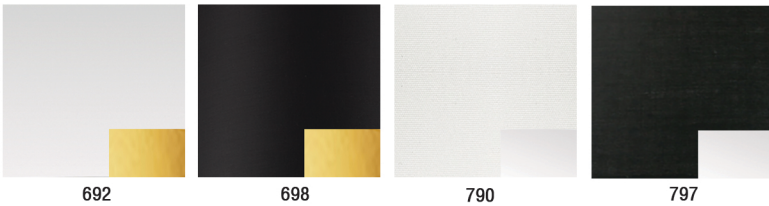

POSEIDON

Poseidon in Aged Brass finish, and Black or White fabric shades.

PENDANTS

PSO-241P-AGB-797

PSO-241P-AGB-698

PSO-241P-AGB-692

PSO-241P-AGB-790

FABRIC:

Custom Options Available

Item No.	Dimensions	No. of Bulbs	Bulb Type	Max. Wattage
PSO-241P-AGB-692	6"H x 24"W x 24"D - 5 lbs.	1	E26	100W
PSO-241P-AGB-698	6"H x 24"W x 24"D - 5 lbs.	1	E26	100W
PSO-241P-AGB-790	6"H x 24"W x 24"D - 5 lbs.	1	E26	100W
PSO-241P-AGB-797	6"H x 24"W x 24"D - 5 lbs.	1	E26	100W