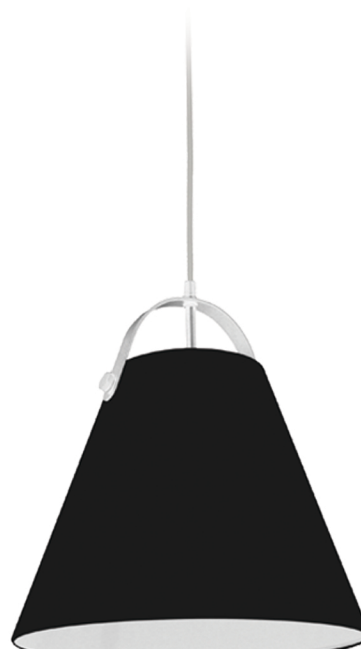

# EMPEROR

A single large pendant hung over dining room table is a popular alternative to a chandelier.

EMP-111P-797-AGB

EMP-111P-797-MB

EMP-111P-797-PC

EMP-111P-797-WH

797 Laminated Fabric  
Jewel Tones Black

Custom Options  
Available

Item No.	Dimensions	No. of Bulbs	Bulb Type	Max. Wattage
EMP-111P-797-AGB	14"H x 13"W x 13"D - 2 lbs.	1	E26	60W
EMP-111P-797-MB	14"H x 13"W x 13"D - 2 lbs.	1	E26	60W
EMP-111P-797-PC	14"H x 13"W x 13"D - 2 lbs.	1	E26	60W
EMP-111P-797-WH	14"H x 13"W x 13"D - 2 lbs.	1	E26	60W