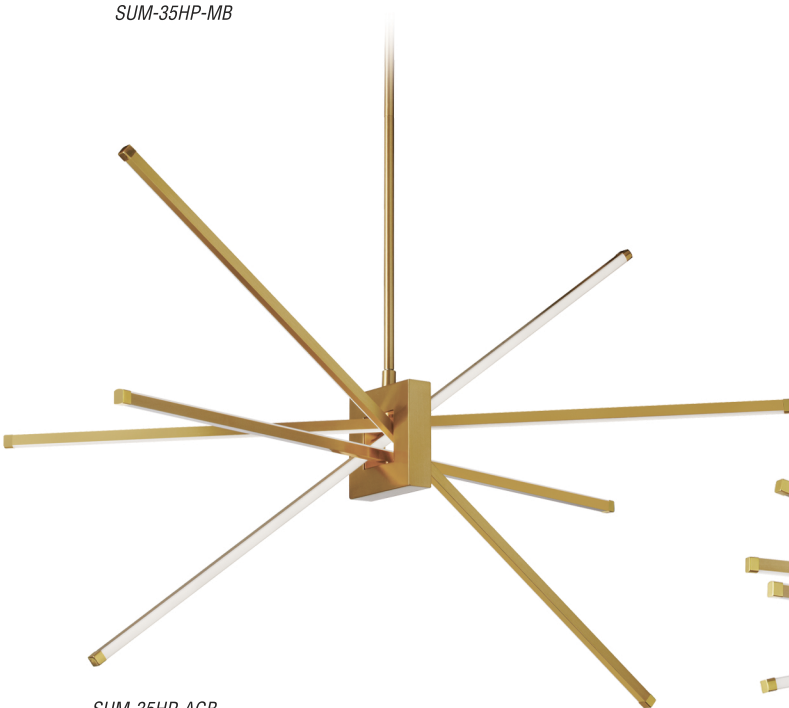

# SUMMIT

LED Summit pendants with adjustable arms add a brilliant glow to this modern must have.  
Matte Black or Aged Brass finish.

*All Adjustable Arms*

SUM-35HP-MB

SUM-34P-MB

SUM-35HP-AGB

SUM-34P-AGB

*\*Dimmable with select dimmers*

Item No.	Dimensions	No. of Bulbs	Bulb Type	Max. Wattage	CRI	Color Temperature	Lumens
SUM-34P-AGB	21"H x 30"W x 21"D - 12 lbs.	4	LED	34W	80+	3000K	3000
SUM-34P-MB	21"H x 30"W x 21"D - 12 lbs.	4	LED	34W	80+	3000K	3000
SUM-35HP-AGB	12.5"H x 34"W x 12.5"D - 12 lbs.	4	LED	34W	80+	3000K	3000
SUM-35HP-MB	12.5"H x 34"W x 12.5"D - 12 lbs.	4	LED	34W	80+	3000K	3000
SUM-35HP-PC	12.5"H x 34"W x 12.5"D - 12 lbs.	4	LED	34W	80+	3000K	3000