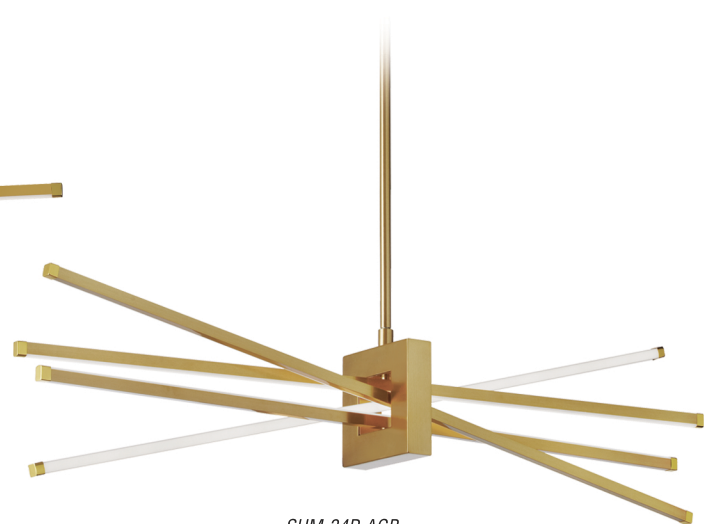

# SUMMIT

LED Summit pendants with adjustable arms add a brilliant glow to this modern must have.  
Matte Black or Aged Brass finish.

*All Adjustable Arms*

SUM-35HP-MB

SUM-34P-MB

SUM-35HP-AGB

SUM-34P-AGB

*\*Dimmable with select dimmers*

Item No.	Dimensions	No. of Bulbs	Bulb Type	Max. Wattage	CRI	Color Temperature	Lumens
SUM-34P-AGB	21"H x 30"W x 21"D - 12 lbs.	4	LED	34W	80+	3000K	3000
SUM-34P-MB	21"H x 30"W x 21"D - 12 lbs.	4	LED	34W	80+	3000K	3000
SUM-35HP-AGB	12.5"H x 34"W x 12.5"D - 12 lbs.	4	LED	34W	80+	3000K	3000
SUM-35HP-MB	12.5"H x 34"W x 12.5"D - 12 lbs.	4	LED	34W	80+	3000K	3000
SUM-35HP-PC	12.5"H x 34"W x 12.5"D - 12 lbs.	4	LED	34W	80+	3000K	3000