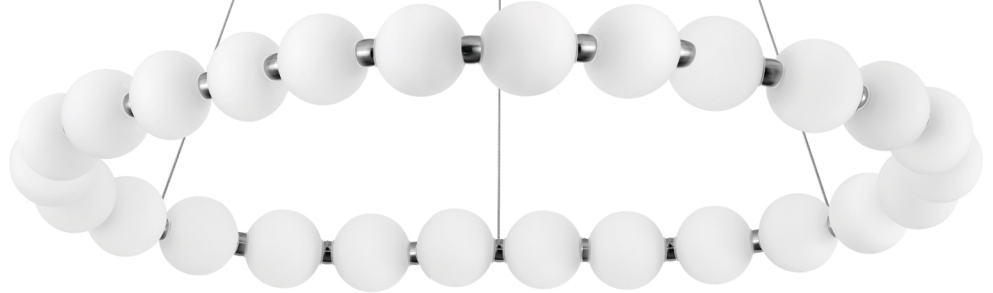

SHELBY

LED Halo with plastic orbs.

SHE-2432LEDC-PC

SHE-4872LEDC-PC

SHE-4872LEDC-PC

Item No.	Dimensions	No. of Bulbs	Bulb Type	Max. Wattage	CRI	Color Temperature	Lumens
SHE-2432LEDC-PC	3.25"H x 24"W x 24"D - 10 lbs.	1	LED	24W	80+	3000K	1800
SHE-4872LEDC-PC	3.25"H x 47"W x 47"D - 14 lbs.	1	LED	50W	80+	3000K	3675

*Dimmable with select dimmers