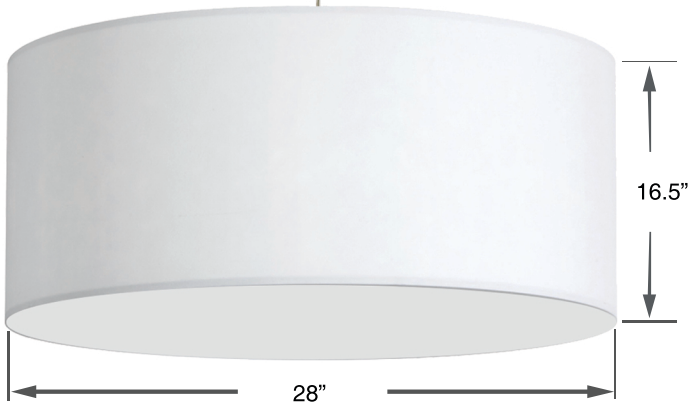

FABRIC DRUMS

PENDANTS

DRM-L-790

MEL307-819-790-PC

DRM-S-721

572210-SC-WH

FABRIC:

721

ADJUSTABLE

FRACTIONAL RODS

MEL307-819-790-PC
Only

Item No.	Dimensions	No. of Bulbs	Bulb Type	Max. Wattage
572210-SC-WH	10"H x 22"W x 22"D - 4 lbs.	3	E26	100W
DRM-L-790	18"H x 28"W x 28"D - 15 lbs.	1	E26	150W
DRM-L-797	16.5"H x 28"W x 28"D - 15 lbs.	1	E26	150W
DRM-S-721	11"H x 19"W x 19"D - 7 lbs.	1	E26	150W
MEL307-819-790-PC	7"H x 30"W x 30"D - 22 lbs.	4	E26	26W