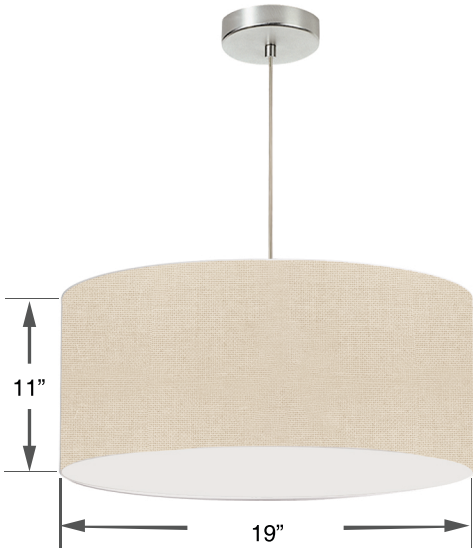

FABRIC DRUMS

PENDANTS

DRM-L-790

MEL307-819-790-PC

DRM-S-721

572210-SC-WH

FABRIC:

721

ADJUSTABLE

FRACTIONAL RODS

MEL307-819-790-PC
Only

Item No.	Dimensions	No. of Bulbs	Bulb Type	Max. Wattage
572210-SC-WH	10"H x 22"W x 22"D - 4 lbs.	3	E26	100W
DRM-L-790	18"H x 28"W x 28"D - 15 lbs.	1	E26	150W
DRM-L-797	16.5"H x 28"W x 28"D - 15 lbs.	1	E26	150W
DRM-S-721	11"H x 19"W x 19"D - 7 lbs.	1	E26	150W
MEL307-819-790-PC	7"H x 30"W x 30"D - 22 lbs.	4	E26	26W